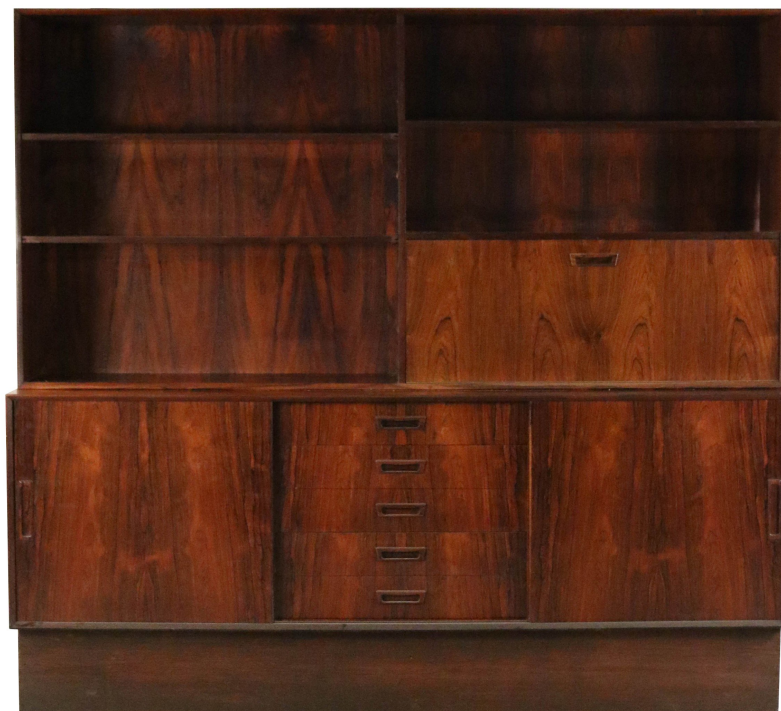

NEWEL

EST 1939

32-00 SKILLMAN AVE
NEW YORK, NY 11101

(212)758-1970

sales@newel.com | NEWEL.COM

INVENTORY #

062800

SALE PRICE

\$4,500.00

Contemporary Scandinavian Walnut Multi-Compartment Cabinet Sideboard

Contemporary Scandinavian two-piece walnut cabinet / sideboard with an open five shelf top with one hinged drawer and a two cabinets and a five drawer base.

DIMENSIONS W:78.5"D:H:72"

LOCATION LIC

SKU : #062800