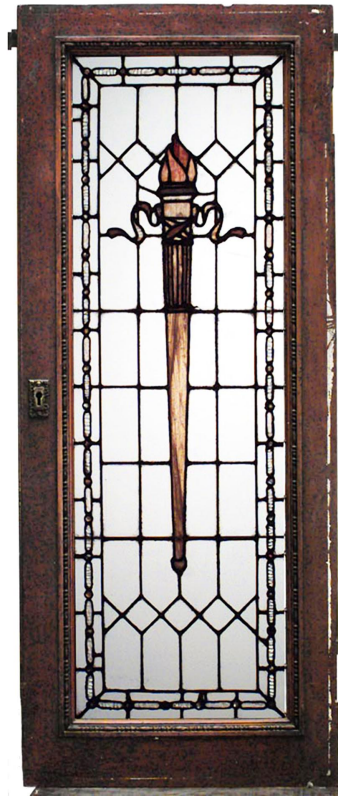

NEWEL

EST 1939

32-00 SKILLMAN AVE

NEW YORK, NY 11101

(212)758-1970

sales@newel.com | NEWEL.COM

INVENTORY #

020784

SALE PRICE

\$1,650.00

American Victorian Mahogany Torch Windows

3 American Victorian mahogany framed leaded glass windows with torch design (PRICED EACH)

DIMENSIONS W:17"H:42"

LOCATION LIC

SKU : #020784