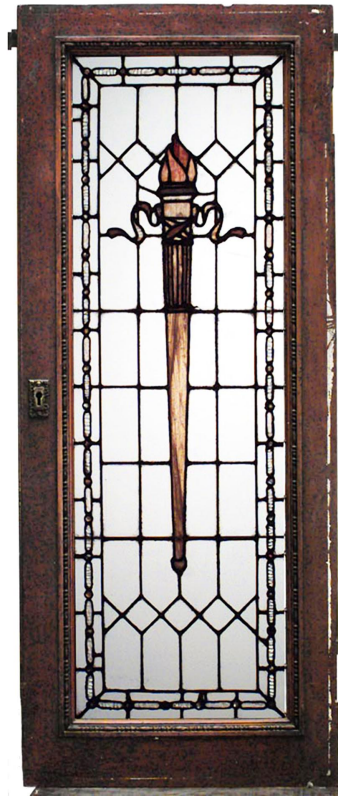

# NEWEL

EST 1939

32-00 SKILLMAN AVE

NEW YORK, NY 11101

(212)758-1970

[sales@newel.com](mailto:sales@newel.com) | [NEWEL.COM](http://NEWEL.COM)

INVENTORY #

020784

### American Victorian Mahogany Torch Windows

3 American Victorian mahogany framed leaded glass windows with torch design (PRICED EACH)

DIMENSIONS W:17"H:42"

LOCATION LIC

SKU : #020784