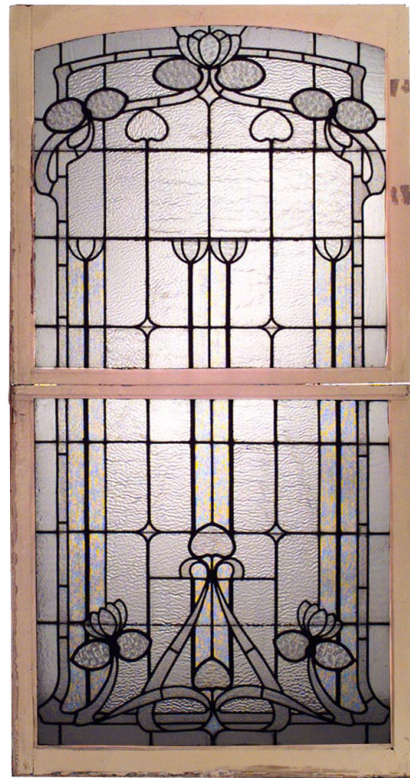

NEWEL

EST 1939

306 EAST 61ST STREET, 3RD FL

NEW YORK, NY 10065

(212)758-1970

sales@newel.com | NEWEL.COM

INVENTORY #

051726

SALE PRICE

\$9,600.00

French Art Nouveau Leaded Glass Window

French Art Nouveau clear & textured leaded glass double hung (2 section) window.

DIMENSIONS W:36"H:78"

LOCATION 61st Street

SKU : #051726