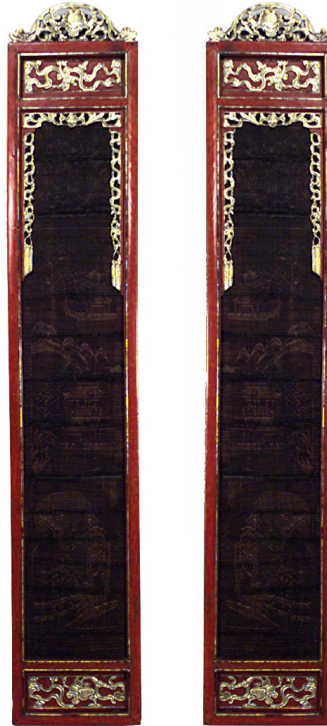

NEWEL

EST 1939

32-00 SKILLMAN AVE

NEW YORK, NY 11101

(212)758-1970

sales@newel.com | NEWEL.COM

INVENTORY #

035583

SALE PRICE

\$7,600.00

Pair of Chinese Red and Gold Lacquered Pilasters

2 Asian Chinese style (19th Century) red and gold lacquered pilaster panels with woven scene and filigree carved top (PRICED EACH).

DIMENSIONS W:13.5"H:75"