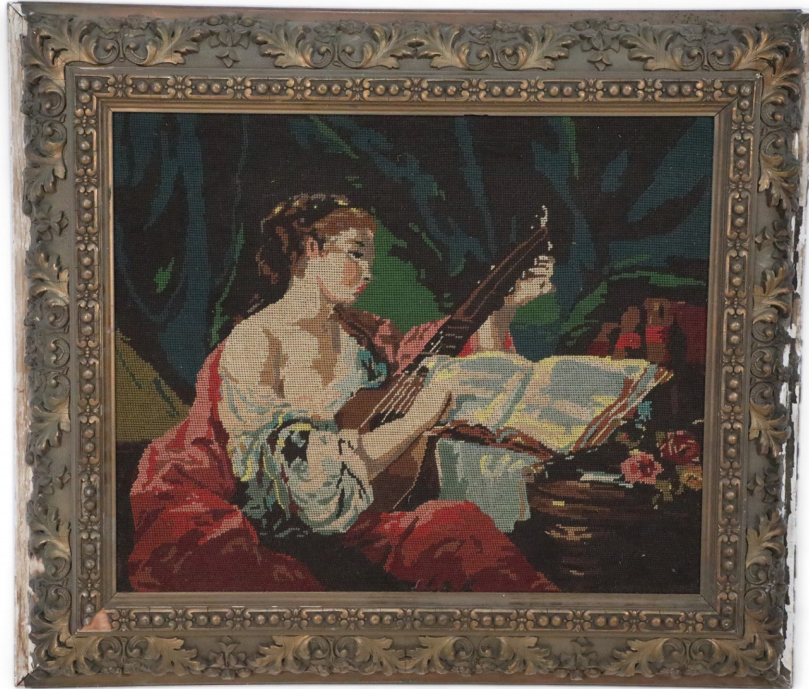

NEWEL

EST 1939

306 EAST 61ST STREET, 3RD FL

NEW YORK, NY 10065

(212)758-1970

sales@newel.com | NEWEL.COM

INVENTORY #

NWL2302

SALE PRICE

$6,750.00

Woman Playing the Lute Tapestry in Frame

Vintage tapestry featuring a woman playing a lute, alongside an open book and flowers, set in a wooden, bronze-finished frame carved with acanthus leaf designs.

DIMENSIONS W:34"D:3.5"H:26.5"

LOCATION LIC-2nd Floor

SKU : #NWL2302