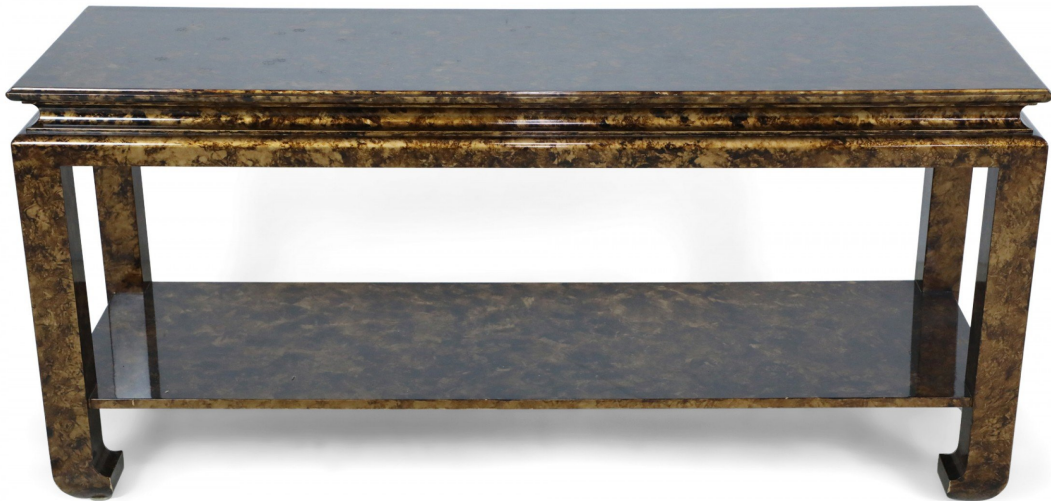

# NEWEL

EST 1939

32-00 SKILLMAN AVE  
NEW YORK, NY 11101

(212)758-1970

[sales@newel.com](mailto:sales@newel.com) | [NEWEL.COM](http://NEWEL.COM)

INVENTORY #

NWL6367

SALE PRICE

### Faux Tortoise Shell Finished Console Table With Shelf

Mid-Century Chinoiserie rectangular console table with a faux tortoise shell veneer, high gloss lacquered finish, and lower shelf.

DIMENSIONS W:63"D:20"H:29"