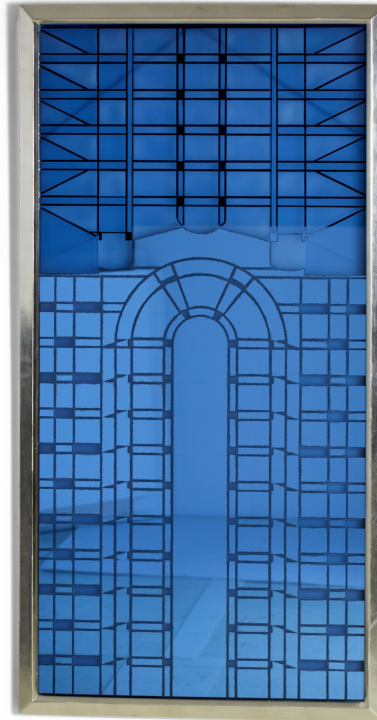

NEWEL

EST 1939

306 EAST 61ST STREET, 3RD FL

NEW YORK, NY 10065

(212)758-1970

sales@newel.com | NEWEL.COM

INVENTORY #

NWL6421

SALE PRICE

\$2,150.00

Art Deco Style Framed Glass Mirror Panel

American Art Deco-Style framed glass mirror panel featuring geometric designs in blue and silver in a rectangular silver leaf frame.

DIMENSIONS W:26"D:1.25"H:50"