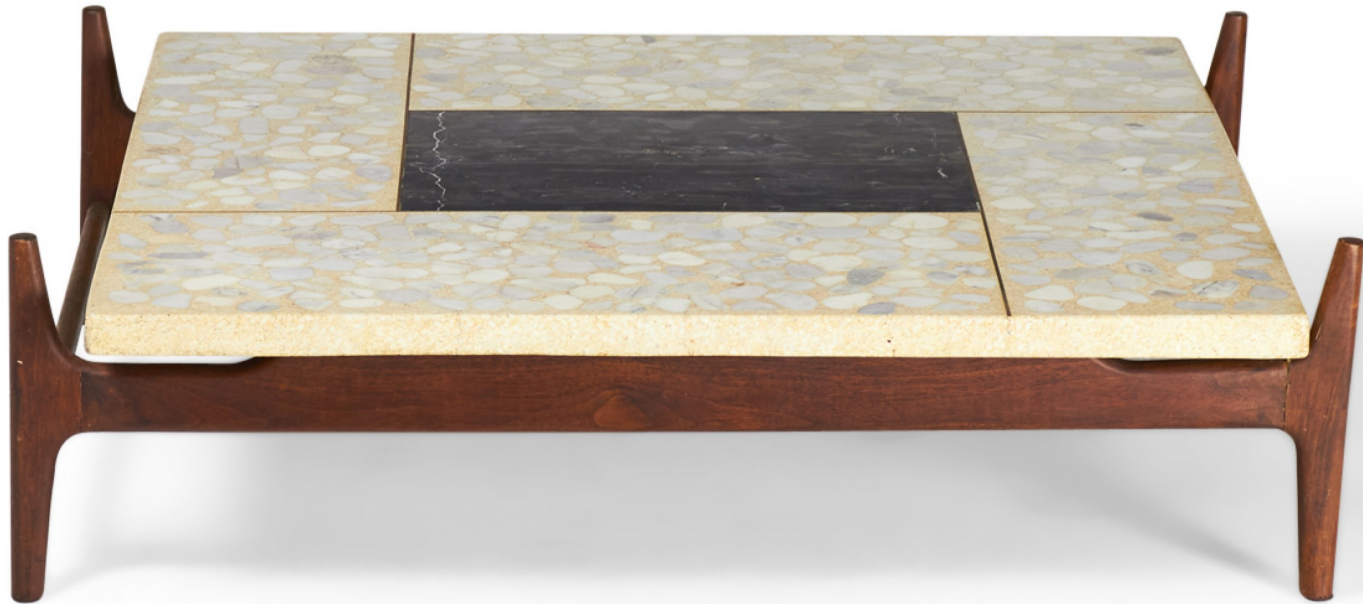

NEWEL

EST 1939

32-00 SKILLMAN AVE
NEW YORK, NY 11101

(212)758-1970

sales@newel.com | NEWEL.COM

INVENTORY #

DUF0063

SALE PRICE

$8,800.00

ADRIAN PEARSALL

Adrian Pearsall for Craft Associates American Mid-Century Terrazzo and Walnut Coffee Table

American Mid-Century rectangular coffee table with a walnut base supporting a rectangular beige terrazzo table top with a rectangular black marble center.

DIMENSIONS W:44.75"D:34.25"H:12.5"

CONDITION Good; Wear consistent with age and use

LOCATION LIC

SKU : #DUF0063