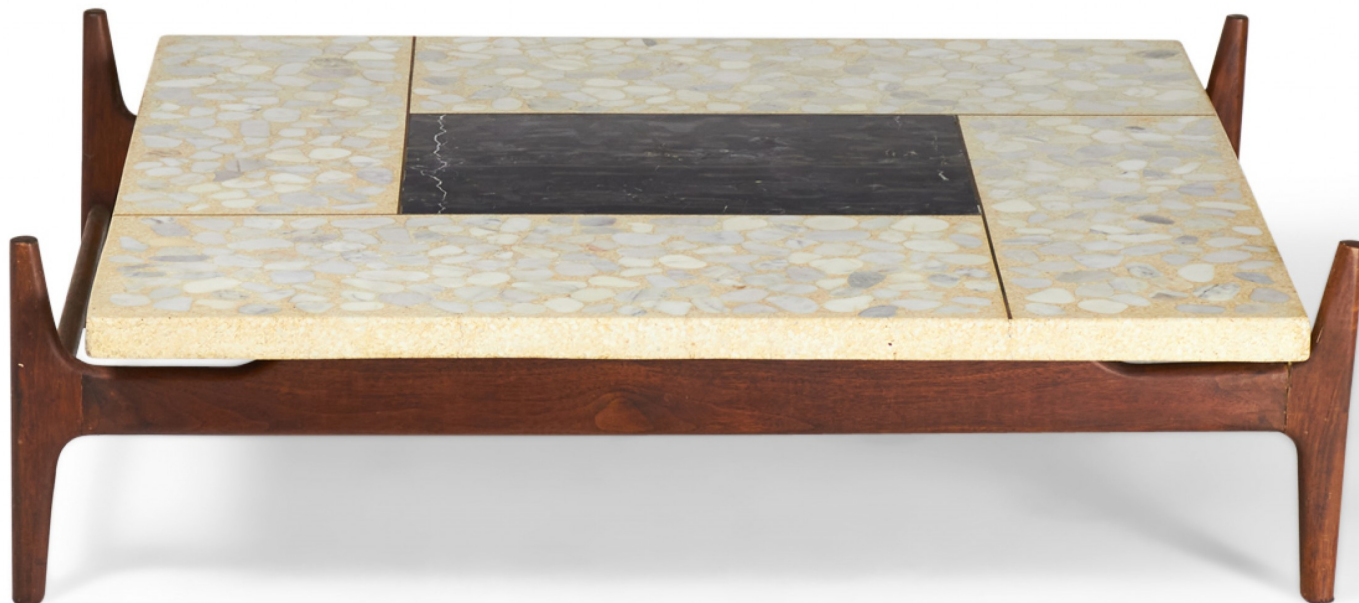

NEWEL

EST 1939

32-00 SKILLMAN AVE
NEW YORK, NY 11101

(212)758-1970

sales@newel.com | NEWEL.COM

INVENTORY #

DUF0063

SALE PRICE

$8,800.00

ADRIAN PEARSALL

Adrian Pearsall for Craft Associates American Mid-Century Terrazzo and Walnut Coffee Table

American Mid-Century rectangular coffee table with a walnut base supporting a rectangular beige terrazzo table top with a rectangular black marble center.

DIMENSIONS W:44.75"D:34.25"H:12.5"

CONDITION Good; Wear consistent with age and use

LOCATION LIC

SKU : #DUF0063