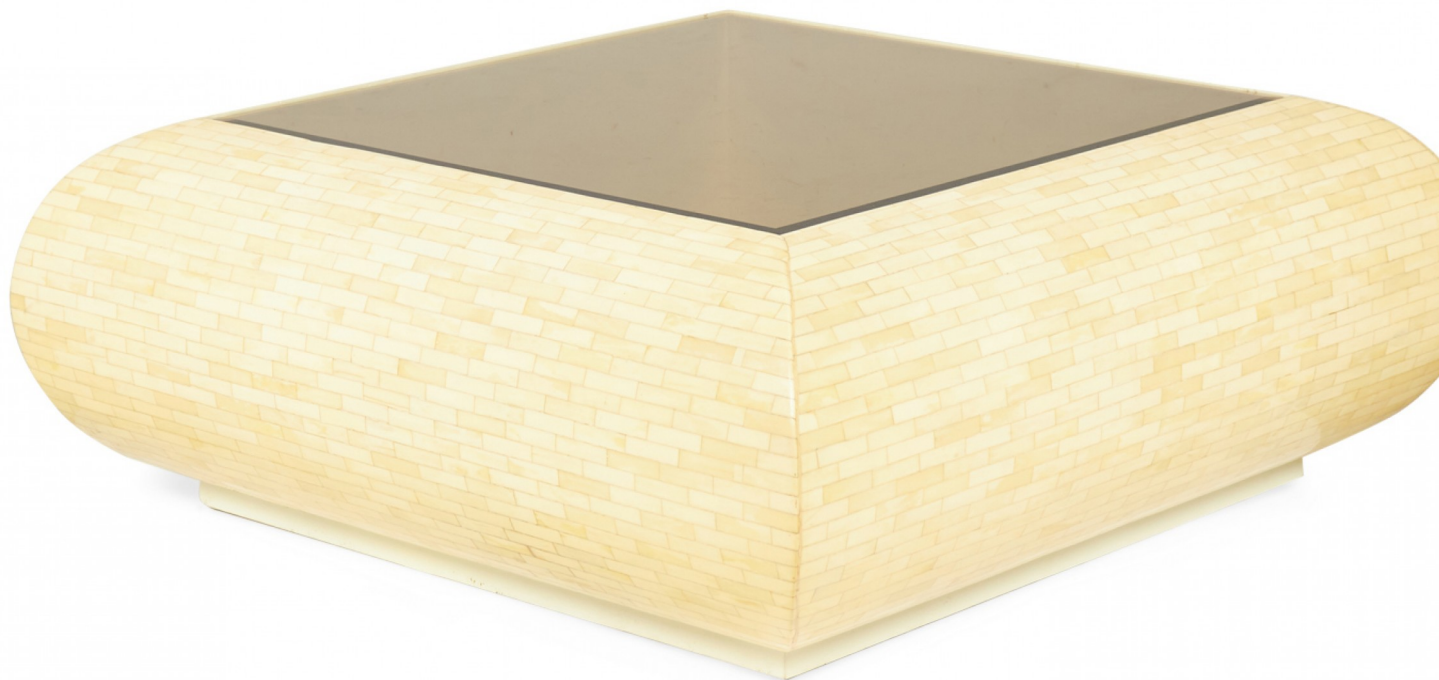

NEWEL

EST 1939

306 EAST 61ST STREET, 3RD FL

NEW YORK, NY 10065

(212)758-1970

sales@newel.com | NEWEL.COM

INVENTORY #

DUF0005

SALE PRICE

$15,500.00

ENRIQUE GARCEL

Enrique Garc?s Colombian High Style 'Bull Nose' Bone Veneer Coffee / Cocktail Table

Columbian High Style (1980s) coffee / cocktail table with rectangular tiled bone veneer over its rounded square form with a square inset smoked glass table top. (clear glass insert also available)

DIMENSIONS W:40"D:40"H:16"

LOCATION LIC-2nd Floor

SKU : #DUF0005