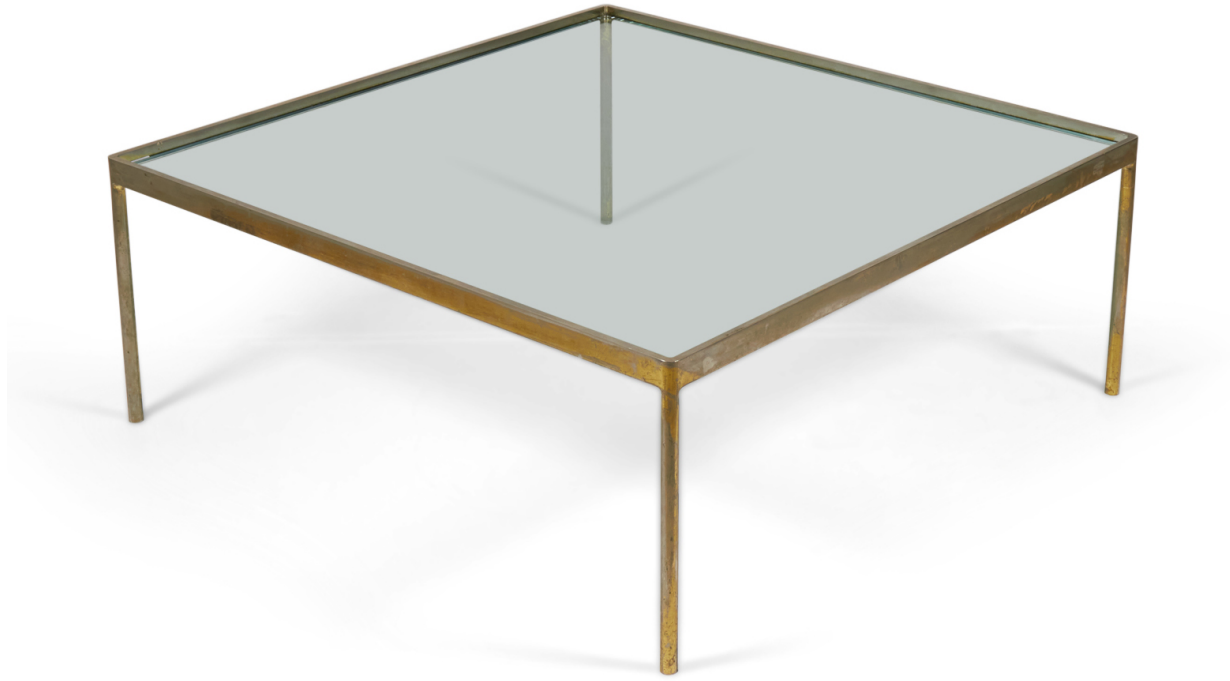

# NEWEL

EST 1939

32-00 SKILLMAN AVE  
NEW YORK, NY 11101

(212)758-1970

[sales@newel.com](mailto:sales@newel.com) | [NEWEL.COM](http://NEWEL.COM)

INVENTORY #

DUF0037

SALE PRICE

\$14,500.00

KIBREL S. TERRY

**Kibrel S. Terry for Scope American International Reductive Square Nickel Cocktail / Coffee Table**

American International Style (circa 1960) square polished nickel coffee / cocktail table frame with an inset glass top.

DIMENSIONS W:42"D:42"H:16.5"

CONDITION Good; Wear consistent with age and use

LOCATION LIC

SKU : #DUF0037