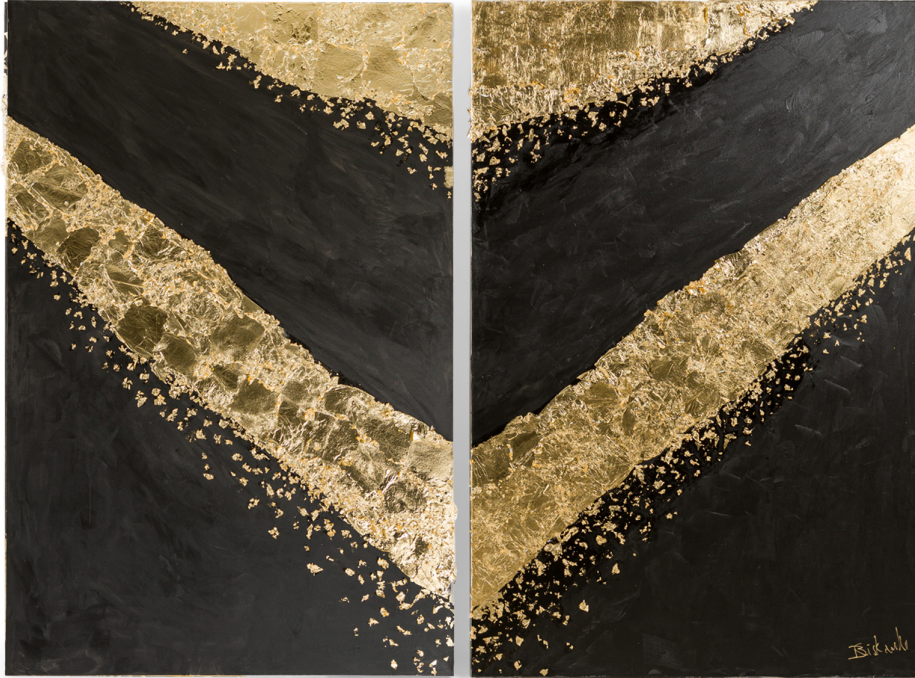

NEWEL

EST 1939

32-00 SKILLMAN AVE
NEW YORK, NY 11101

(212)758-1970

sales@newel.com | NEWEL.COM

INVENTORY #

NWL6574

SALE PRICE

\$30,000.00

BARBARA KISKOVSKI

Contemporary Abstract Diptych Paintings of Gold Leaf Shapes on Black Canvas

Contemporary abstract diptych painting featuring abstract stripes in gold leaf with black acrylic painted backgrounds on two rectangular stretched canvases.

DIMENSIONS W:96"D:1.5"H:72"

CONDITION Good; Wear consistent with age and use

LOCATION LIC

SKU : #NWL6574