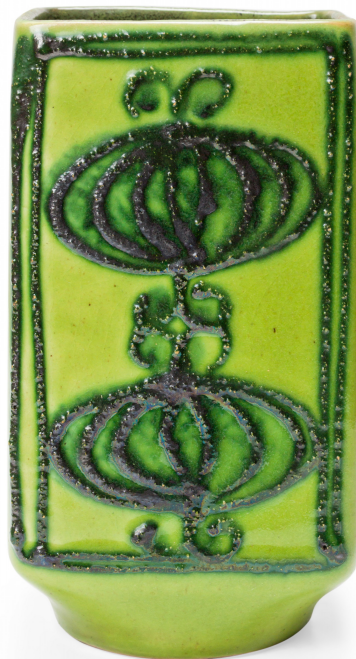

# NEWEL

EST 1939

32-00 SKILLMAN AVE  
NEW YORK, NY 11101

(212)758-1970

[sales@newel.com](mailto:sales@newel.com) | [NEWEL.COM](http://NEWEL.COM)

INVENTORY #

063205

SALE PRICE

### **Strehla Keramik East German Mid-Century Dark and Lime Green Raised Pattern Glazed Ceramic Vase**

East German Mid-Century square-form ceramic vase with a raised pattern and border in dark green against a lime green glazed ground. (mark on bottom, STREHLA KERAMIK IMPORT)

DIMENSIONS W:4"D:3.5"H:7"

CONDITION Good; Wear consistent with age and use

LOCATION LIC

SKU : #063205