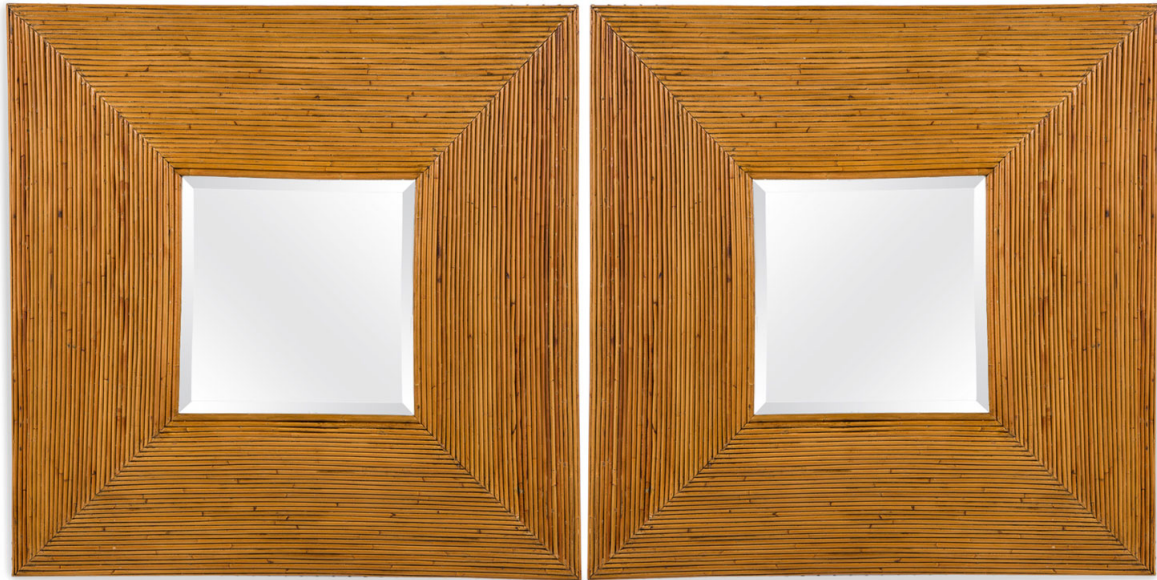

NEWEL

EST 1939

2868 PERSHING STREET

HOLLYWOOD, FL 33020

(305) 891-7580

sales@newel.com | NEWEL.COM

INVENTORY #

DUA0019

SALE PRICE

$9,200.00

Pair of Mid-Century Bohemian Square Pencil Reed Framed Wall Mirrors

PAIR of Mid-Century Bohemian square wall mirrors with faceted convex pencil reed veneer frames around and square central mirror. (PRICED AS PAIR)

DIMENSIONS W:36"D:6"H:36"

CONDITION Good; Wear consistent with age and use

LOCATION Florida

SKU : #DUA0019