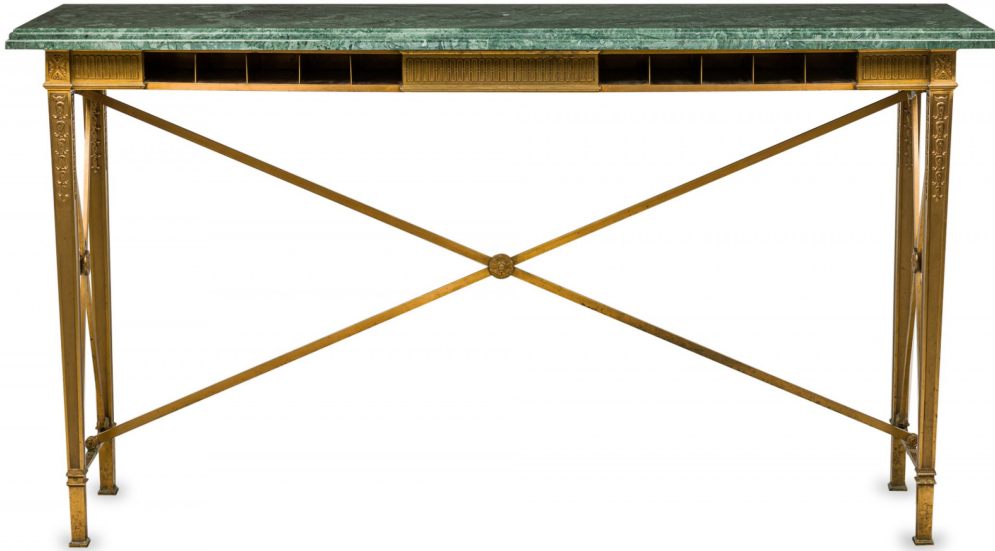

NEWEL

EST 1939

32-00 SKILLMAN AVE
NEW YORK, NY 11101

(212)758-1970

sales@newel.com | NEWEL.COM

INVENTORY #

063287

SALE PRICE

$8,500.00

American Art Deco Bronze and Marble Bank Console Table

American Art Deco-style bronze bank console with a marble top on a frame featuring cross stretcher supports and bank deposit slip slots (console comes with 2 different marble tops: green and peach)

DIMENSIONS W:75.5"D:20.5"H:41.5"

CONDITION Good; Wear consistent with age and use

LOCATION LIC

SKU : #063287