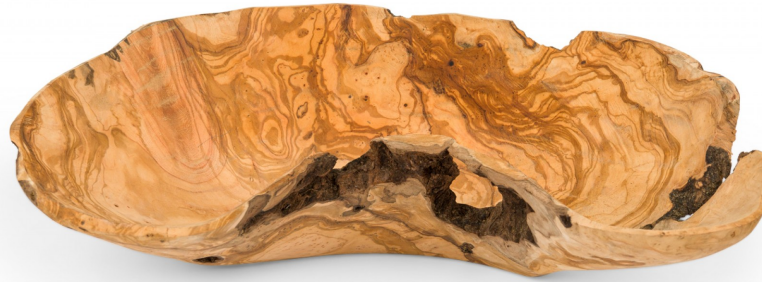

NEWEL

EST 1939

32-00 SKILLMAN AVE
NEW YORK, NY 11101

(212)758-1970

sales@newel.com | NEWEL.COM

INVENTORY #

063420

SALE PRICE

$210.00

Rustic Kidney-Shaped Organic Olivewood Bowl

Rustic decorative bowl with an organic curved kidney shape, made of carved and polished olivewood.

DIMENSIONS   W:15"D:9"H:3.5"

CONDITION   Good; Wear consistent with age and use

LOCATION   LIC

SKU : #063420