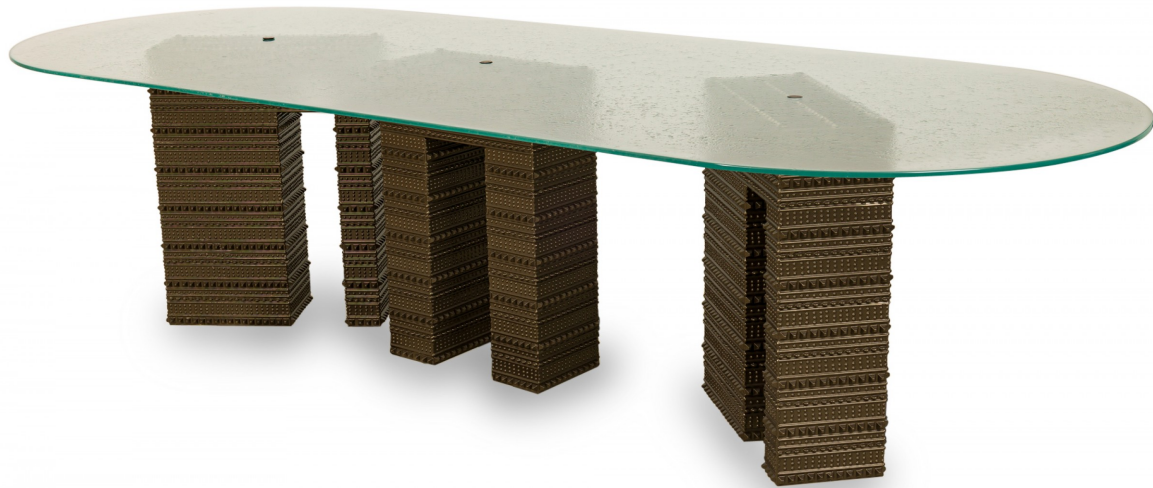

NEWEL

EST 1939

306 EAST 61ST STREET, 3RD FL

NEW YORK, NY 10065

(212)758-1970

sales@newel.com | NEWEL.COM

INVENTORY #

063483

SALE PRICE

$12,000.00

Contemporary Abstract Geometric Three Metal Pedestal Seeded Glass Top Dining / Conference Table

Contemporary Modern dining / conference table with an oval clear seeded glass top resting on three geometric rectangular bases made of bronze coated aluminum.

DIMENSIONS W:118"D:47.25"H:29.75"

CONDITION Excellent

LOCATION LIC-Showroom

SKU : #063483