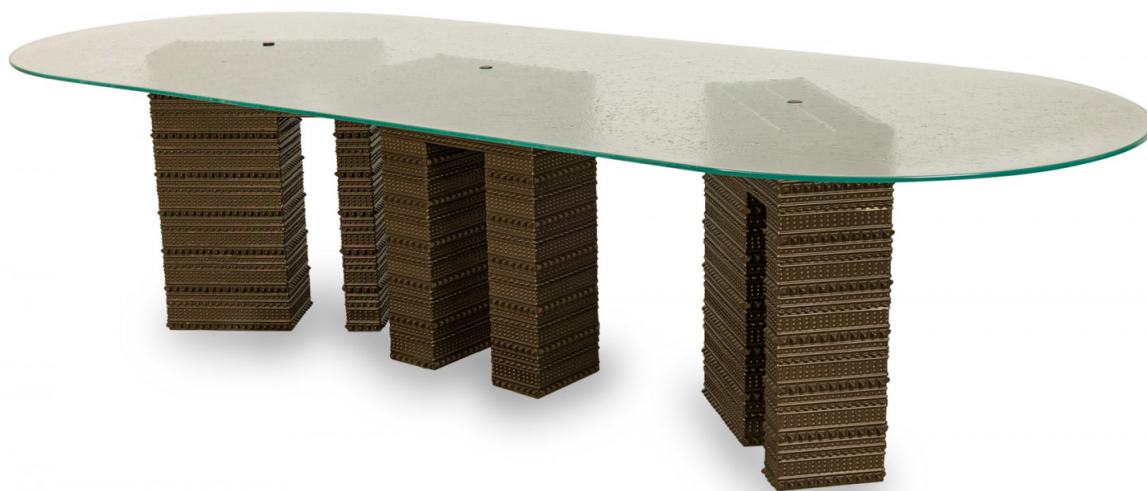

NEWEL

EST 1939

306 EAST 61ST STREET, 3RD FL

NEW YORK, NY 10065

(212)758-1970

sales@newel.com | NEWEL.COM

INVENTORY #

063483

SALE PRICE

$12,000.00

Contemporary Abstract Geometric Three Metal Pedestal Seeded Glass Top Dining / Conference Table

Contemporary Modern dining / conference table with an oval clear seeded glass top resting on three geometric rectangular bases made of bronze coated aluminum.

DIMENSIONS W:118"D:47.25"H:29.75"

CONDITION Excellent

LOCATION LIC-Showroom

SKU : #063483