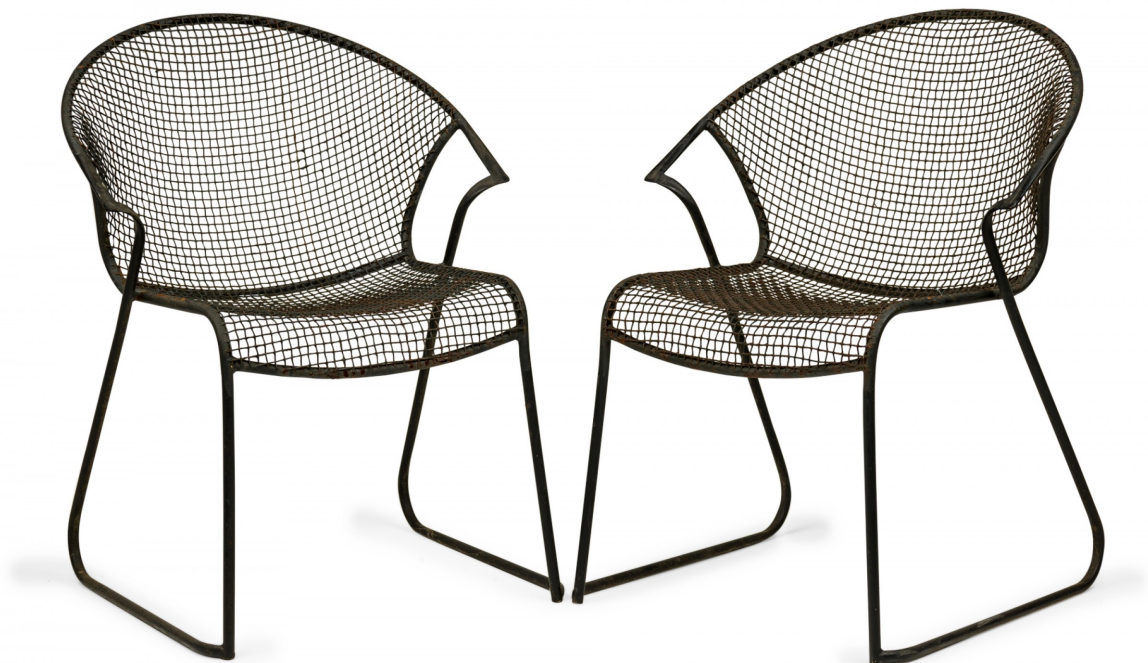

NEWEL

EST 1939

306 EAST 61ST STREET, 3RD FL

NEW YORK, NY 10065

(212)758-1970

sales@newel.com | NEWEL.COM

INVENTORY #

DUF0816

SALE PRICE

\$7,200.00

Set of 4 Russell Woodard Mid-Century Stacking Mesh Dining Chairs with Concave Seat and Curved Back

4 Mid-Century American stacking black mesh dining chairs with concave seat and curved back which wraps to the midpoint. (PRICED EACH)

DIMENSIONS W:27"D:26"H:31.5"

CONDITION Good; Wear consistent with age and use

LOCATION LIC-2nd Floor

SKU : #DUF0816