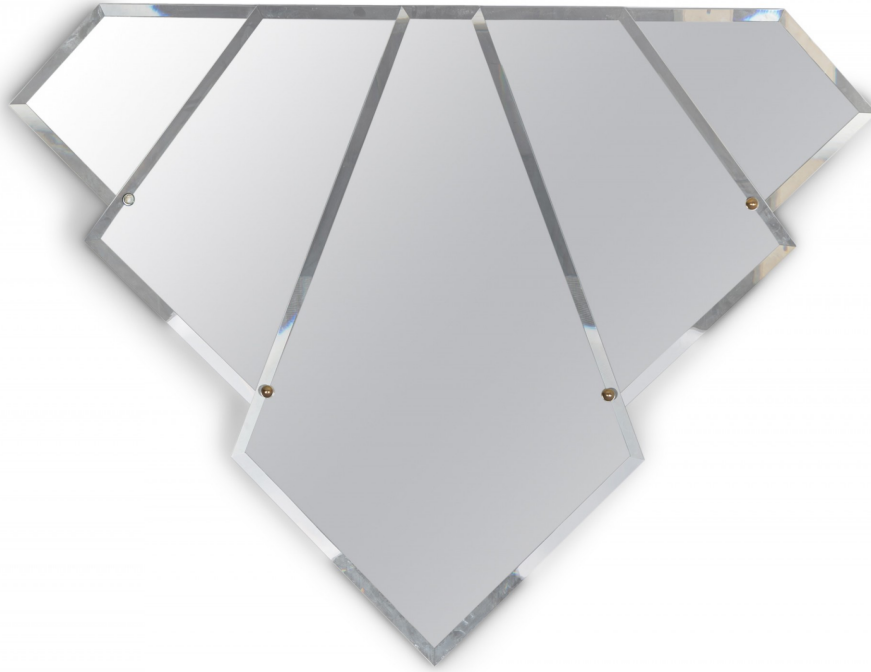

NEWEL

EST 1939

306 EAST 61ST STREET, 3RD FL

NEW YORK, NY 10065

(212)758-1970

sales@newel.com | NEWEL.COM

INVENTORY #

063555

SALE PRICE

$8,500.00

Art Deco Style French Triangular Skyscraper Form Wall Mirror

French Art Deco Style beveled glass triangular wall mirror in skyscraper form mounted as a whole from five graduated segments with four brass sphere adornments at the corners.

DIMENSIONS W:67"D:1"H:51"

CONDITION Good; Wear consistent with age and use

LOCATION LIC-2nd Floor-WH2

SKU : #063555