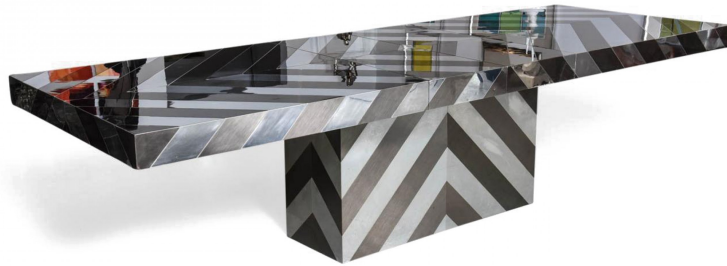

NEWEL

EST 1939

2868 PERSHING STREET
HOLLYWOOD, FL 33020
(305) 891-7580

sales@newel.com | NEWEL.COM

INVENTORY #

REG4299

SALE PRICE

$28,500.00

PAUL EVANS

American Modern Mixed Metal Extension Dining Table, Paul Evans

American Mid-Century Modern Mixed Metal Extension Dining Table, Paul Evans

DIMENSIONS W:84"D:40"H:29.5"

LOCATION Florida

SKU : #REG4299