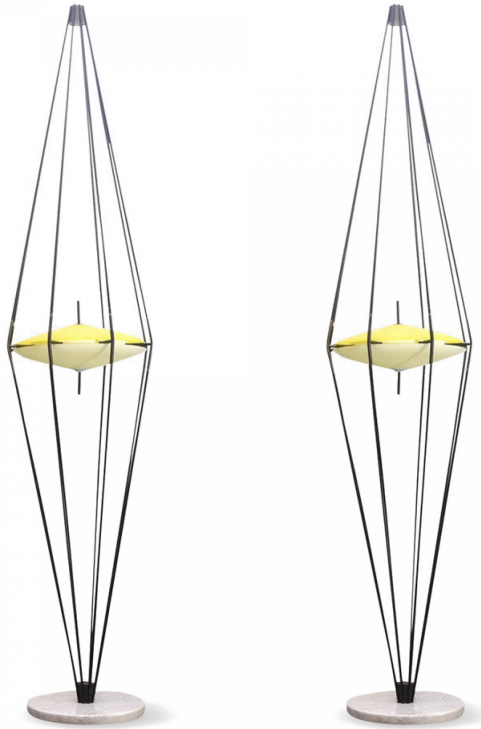

NEWEL

EST 1939

2868 PERSHING STREET
HOLLYWOOD, FL 33020
(305) 891-7580

sales@newel.com | NEWEL.COM

INVENTORY #

REG4322

SALE PRICE

\$22,000.00

ANGELO LELLI

Pair of Italian Modern Enameled Brass, Glass & Marble Floor Lamps by Angelo Leli

Pair of Italian Modern Enameled Brass, Glass & Marble Floor Lamps by Angelo Leli

DIMENSIONS W:19"D:19"H:84"

LOCATION Florida