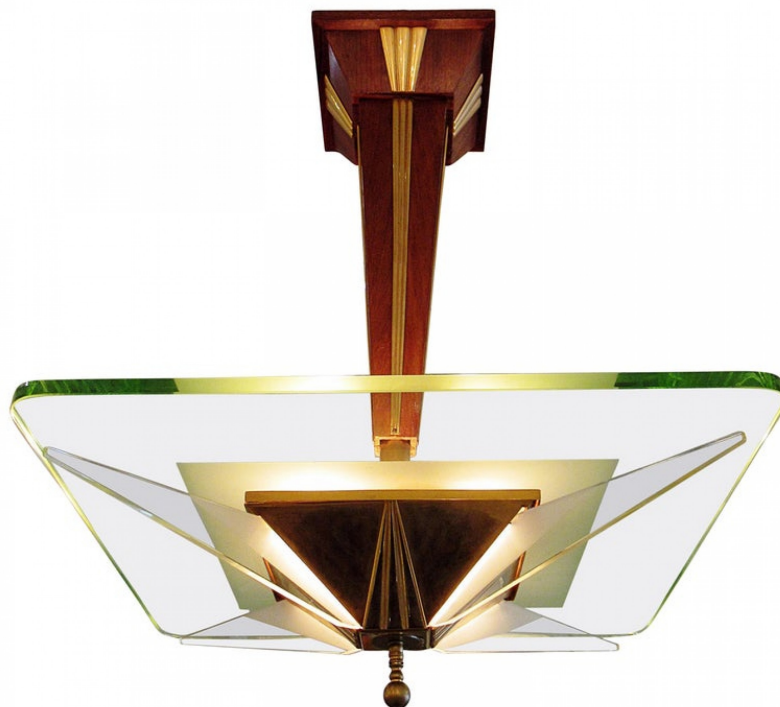

NEWEL

EST 1939

2868 PERSHING STREET
HOLLYWOOD, FL 33020
(305) 891-7580

sales@newel.com | NEWEL.COM

INVENTORY #

REG4339

SALE PRICE

\$17,500.00

MAX INGRAND

Italian Modern Brass, Glass and Walnut Chandelier, Max Ingrand for Saint-Gobain

Italian Modern Brass, Glass and Walnut Chandelier, Max Ingrand for Saint-Gobain

DIMENSIONS W:26"D:26"H:38"

LOCATION Florida