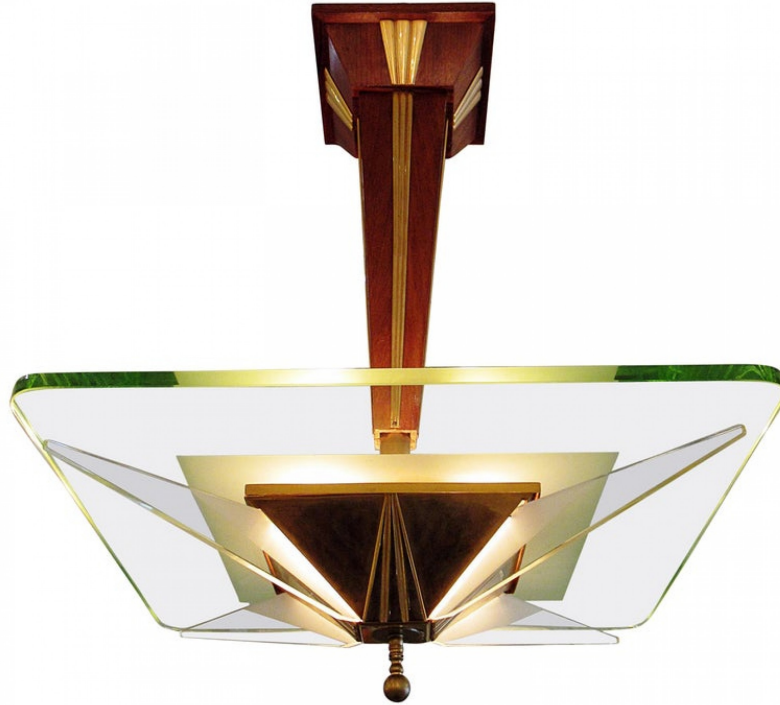

NEWEL

EST 1939

2868 PERSHING STREET
HOLLYWOOD, FL 33020
(305) 891-7580

sales@newel.com | NEWEL.COM

INVENTORY #

REG4339

SALE PRICE

\$17,500.00

MAX INGRAND

Italian Modern Brass, Glass and Walnut Chandelier, Max Ingrand for Saint-Gobain

Italian Modern Brass, Glass and Walnut Chandelier, Max Ingrand for Saint-Gobain

DIMENSIONS W:26"D:26"H:38"

LOCATION Florida