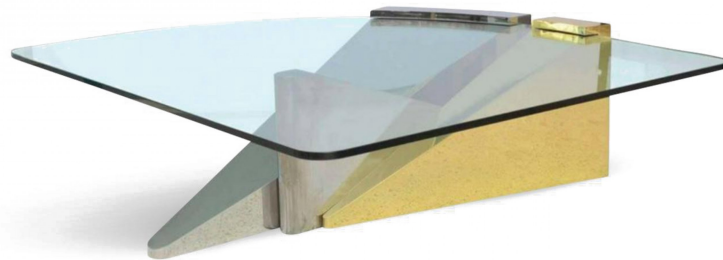

NEWEL

EST 1939

2868 PERSHING STREET

HOLLYWOOD, FL 33020

(305) 891-7580

sales@newel.com | NEWEL.COM

INVENTORY #

REG4366

SALE PRICE

$14,000.00

.RON SEFF

Ron Seff American Modern Polished Brass, Chrome, Steel and Glass Low Table

American Modern polished brass, chrome, steel and glass low table.

DIMENSIONS W:56"D:62.25"H:18.5"

LOCATION Florida

SKU : #REG4366