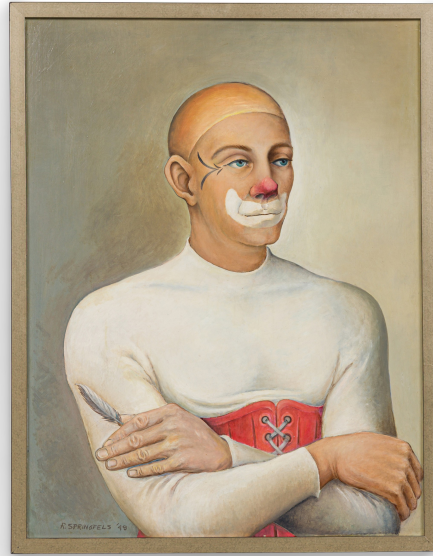

NEWEL

EST 1939

32-00 SKILLMAN AVE

NEW YORK, NY 11101

(212)758-1970

sales@newel.com | NEWEL.COM

INVENTORY #

REG4407

SALE PRICE

$11,000.00

ROBERT SPRINGFELS

Agnello Clown by Robert Springfels, 1949

"Agnello Clown," by Robert Springfels, 1949

DIMENSIONS W:21"D:1.5"H:27"

LOCATION LIC

SKU : #REG4407