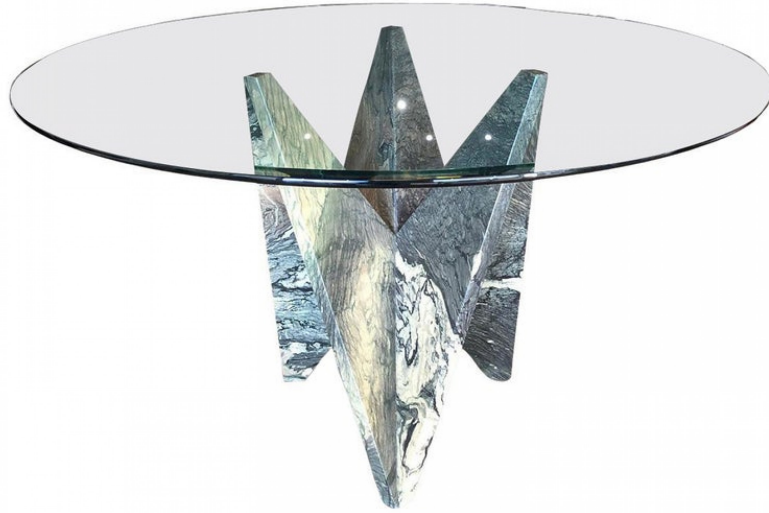

NEWEL

EST 1939

2868 PERSHING STREET
HOLLYWOOD, FL 33020
(305) 891-7580

sales@newel.com | NEWEL.COM

INVENTORY #

REG4419

SALE PRICE

$11,000.00

A Fine Faceted Serpentine Marble Table by Ferrari

A Fine Faceted Serpentine Marble Table by Ferrari

DIMENSIONS   W:20"D:20"H:29"

LOCATION   Florida

SKU : #REG4419