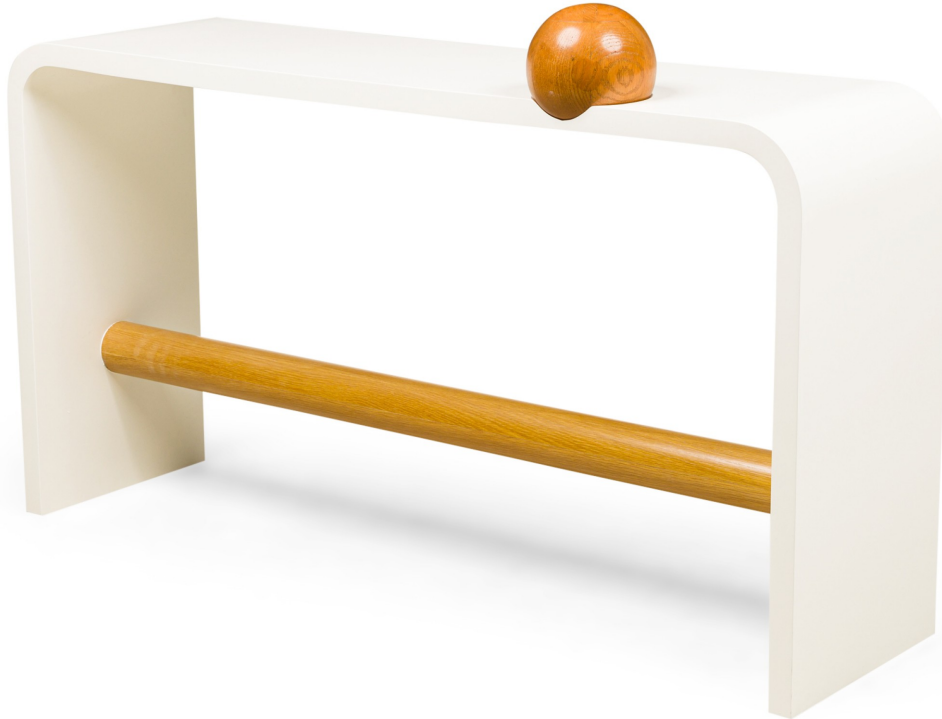

NEWEL

EST 1939

306 EAST 61ST STREET, 3RD FL

NEW YORK, NY 10065

(212)758-1970

sales@newel.com | NEWEL.COM

INVENTORY #

REG4458

SALE PRICE

$9,800.00

ANTONIO FORTUNA,ANTONIO FORTUNA

Unique Bespoke White Lacquer Waterfall Edge Console with Sphere, Antonio Fortuna

Unique Bespoke White Lacquer Waterfall Edge Console with Sphere, Antonio Fortuna

DIMENSIONS W:60"D:17"H:38"

LOCATION LIC-2nd Floor-WH2

SKU : #REG4458