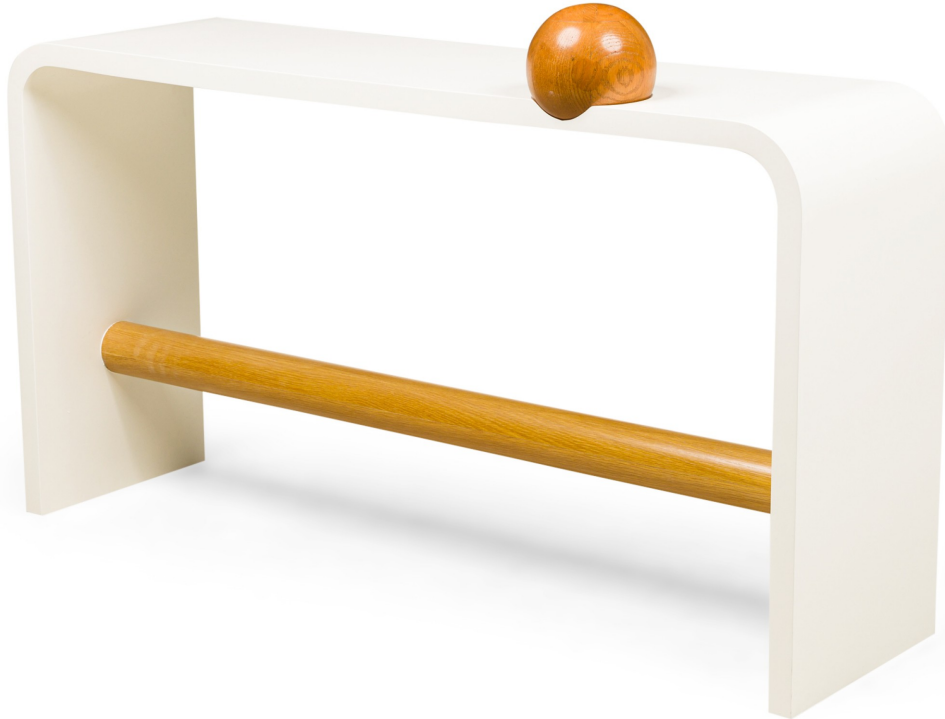

NEWEL

EST 1939

32-00 SKILLMAN AVE

NEW YORK, NY 11101

(212)758-1970

sales@newel.com | NEWEL.COM

INVENTORY #

REG4458

SALE PRICE

$9,800.00

Unique Bespoke White Lacquer Waterfall Edge Console with Sphere, Antonio Fortuna

Unique Bespoke White Lacquer Waterfall Edge Console with Sphere, Antonio Fortuna

DIMENSIONS   W:60"D:17"H:38"

LOCATION   LIC

SKU : #REG4458