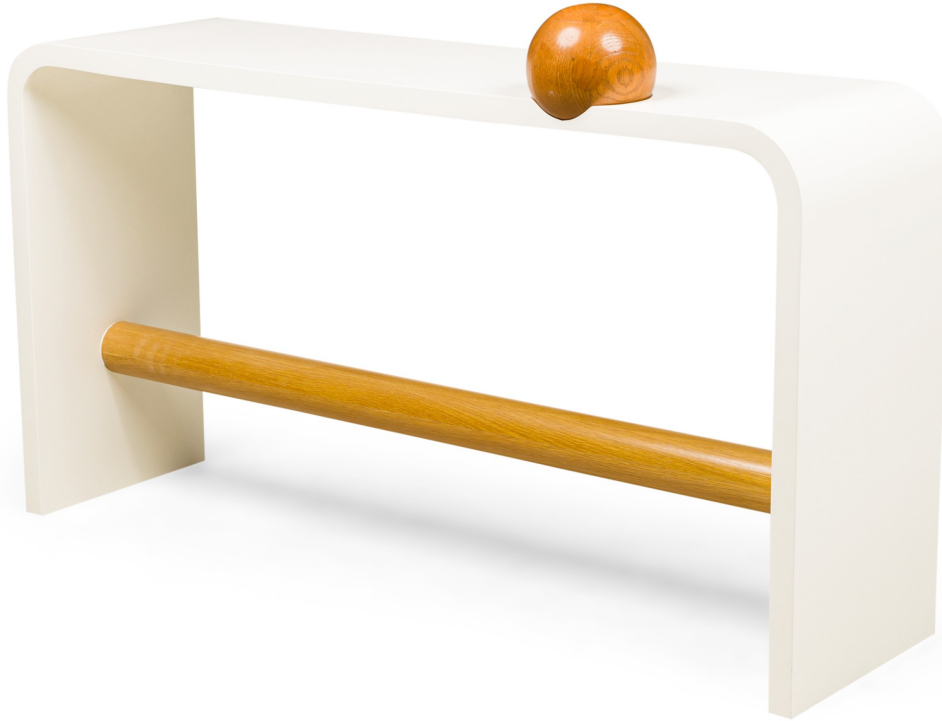

NEWEL

EST 1939

306 EAST 61ST STREET, 3RD FL

NEW YORK, NY 10065

(212)758-1970

sales@newel.com | NEWEL.COM

INVENTORY #

REG4458

SALE PRICE

$9,800.00

ANTONIO FORTUNA,ANTONIO FORTUNA

Unique Bespoke White Lacquer Waterfall Edge Console with Sphere, Antonio Fortuna

Unique Bespoke White Lacquer Waterfall Edge Console with Sphere, Antonio Fortuna

DIMENSIONS W:60"D:17"H:38"

LOCATION LIC-2nd Floor-WH2

SKU : #REG4458