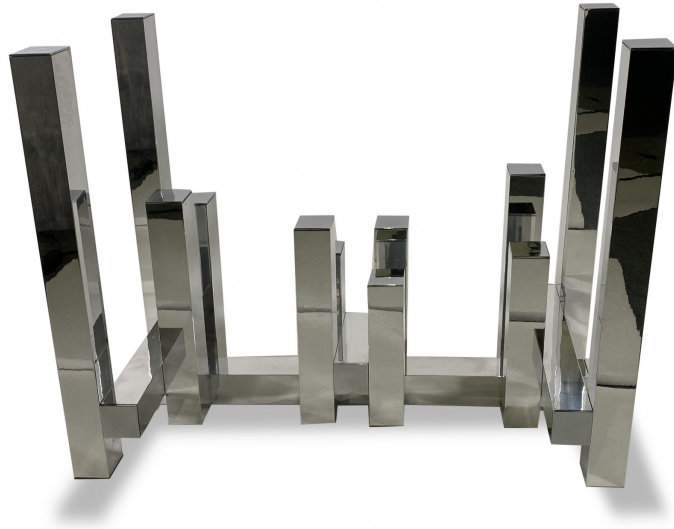

NEWEL

EST 1939

2868 PERSHING STREET
HOLLYWOOD, FL 33020
(305) 891-7580

sales@newel.com | NEWEL.COM

INVENTORY #

REG4541

SALE PRICE

\$6,800.00

PAUL MAYEN

American Modern Chrome Dining Table, Console Table Base, Paul Mayen For Habitat

American Modern Chrome Dining Table, Console Table Base, Paul Mayen For Habitat

DIMENSIONS W:37.01"D:17.5"H:28.5"