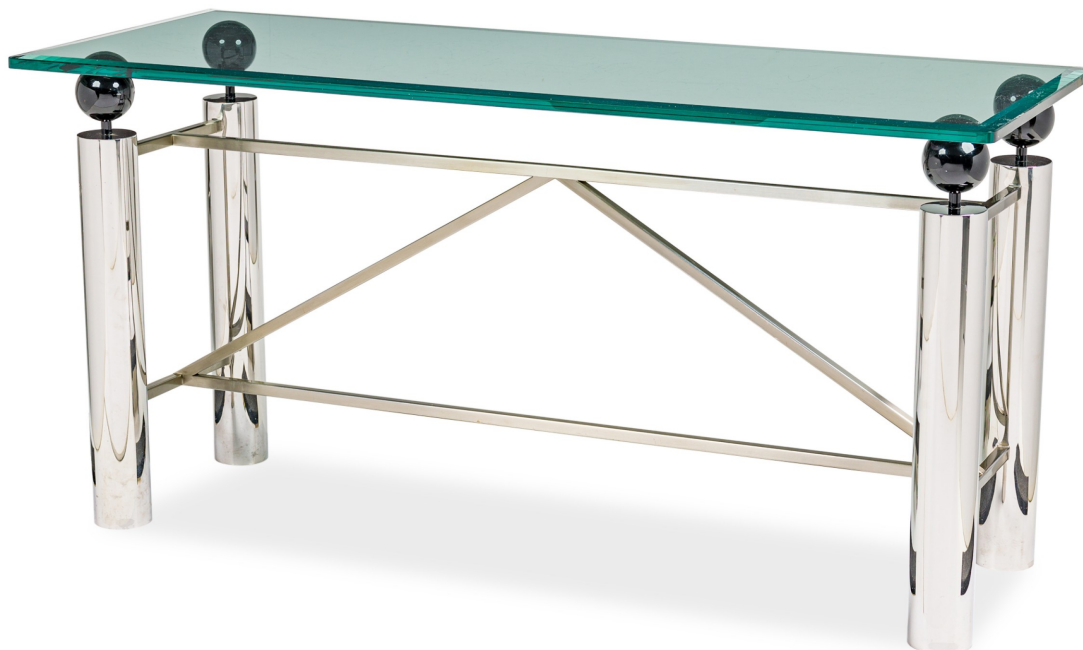

NEWEL

EST 1939

306 EAST 61ST STREET, 3RD FL

NEW YORK, NY 10065

(212)758-1970

sales@newel.com | NEWEL.COM

INVENTORY #

REG4555

SALE PRICE

$5,800.00

BRUETON

American Modern Chrome and Glass Console Table, Brueton, 1960's

American Modern Chrome and Glass Console Table, Brueton, 1960s

DIMENSIONS

W:57.5"D:24"H:29"

LOCATION

LIC-2nd Floor-WH2

SKU : #REG4555