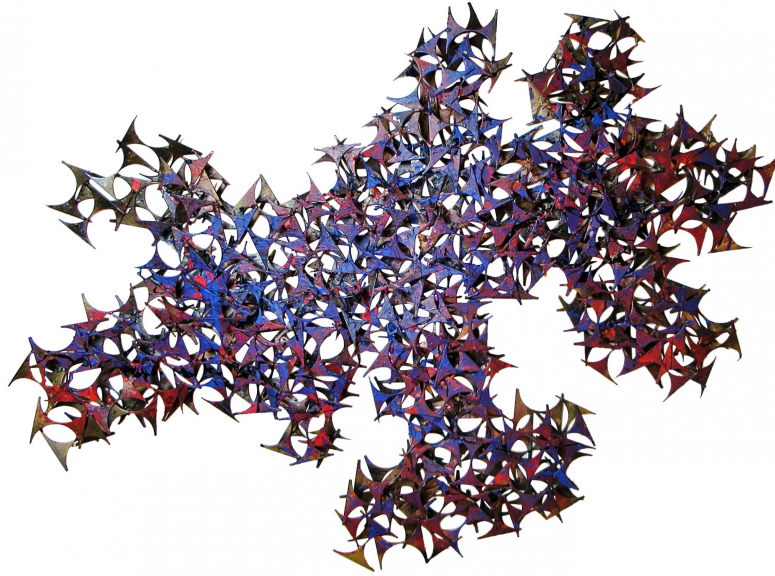

NEWEL

EST 1939

2868 PERSHING STREET
HOLLYWOOD, FL 33020
(305) 891-7580

sales@newel.com | NEWEL.COM

INVENTORY #

REG4577

SALE PRICE

$4,800.00

CURTIS JERE

American Modern Abstract Sculptural Splatter Painted Wall Art, Curtis Jeré, 1970