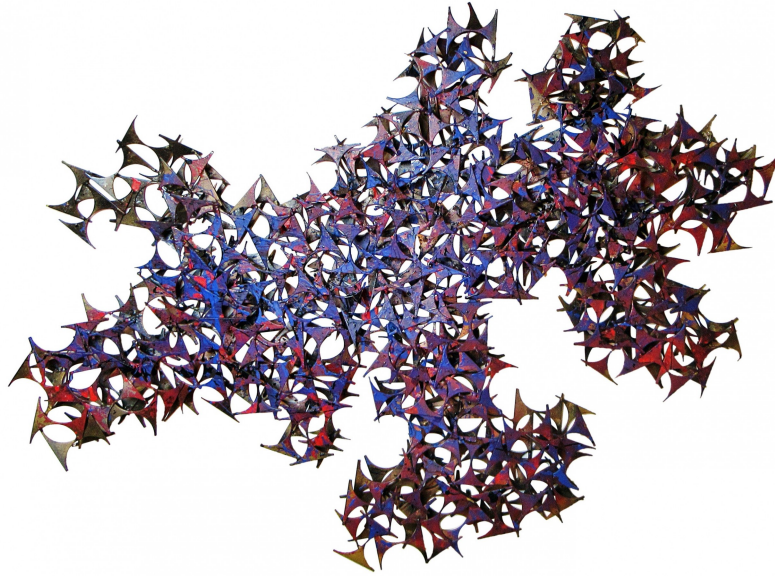

NEWEL

EST 1939

2868 PERSHING STREET

HOLLYWOOD, FL 33020

(305) 891-7580

sales@newel.com | NEWEL.COM

INVENTORY #

REG4577

SALE PRICE

$4,800.00

CURTIS JERE

American Modern Abstract Sculptural Splatter Painted Wall Art, Curtis Jeré, 1970