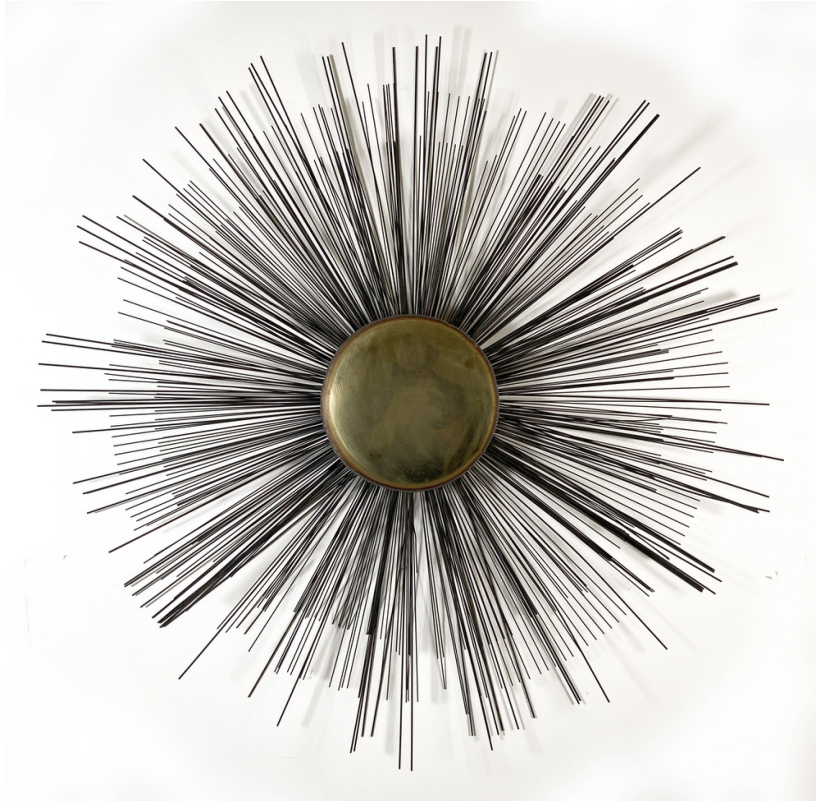

NEWEL

EST 1939

2868 PERSHING STREET
HOLLYWOOD, FL 33020
(305) 891-7580

sales@newel.com | NEWEL.COM

INVENTORY #

REG4671

SALE PRICE

\$3,200.00

CURTIS JERE

Jere Starburst Sculpture Bronze Brass XXXXXXXX

Curtis Jere Starburst Sculpture

DIMENSIONS D:7"

LOCATION Florida

SKU : #REG4671