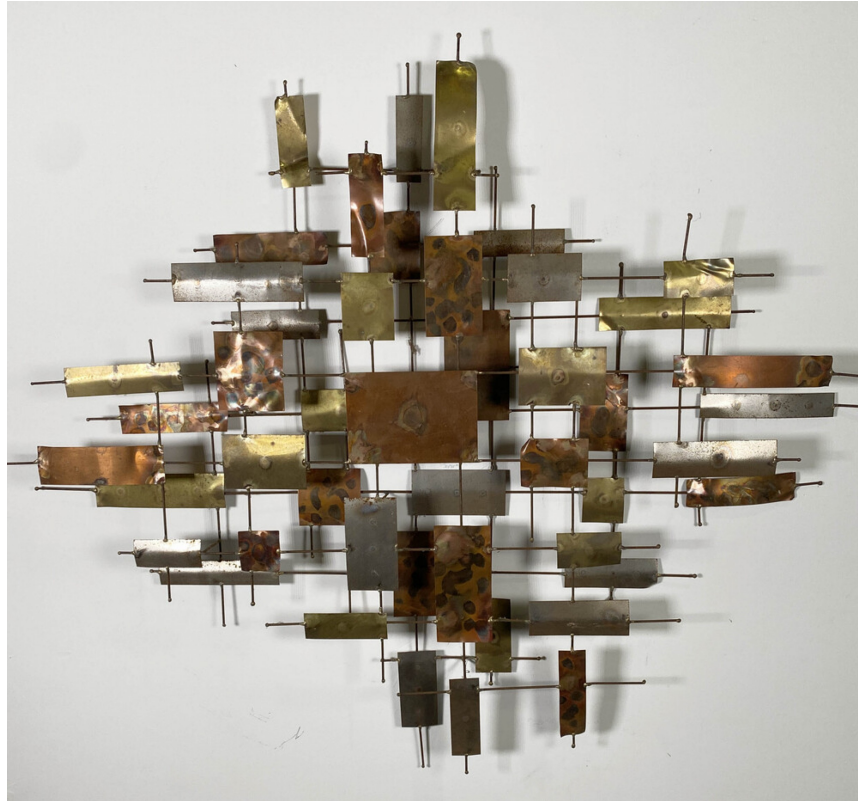

# NEWEL

EST 1939

2868 PERSHING STREET  
HOLLYWOOD, FL 33020

(305) 891-7580

[sales@newel.com](mailto:sales@newel.com) | [NEWEL.COM](http://NEWEL.COM)

INVENTORY #

REG4692

SALE PRICE

\$2,800.00

CURTIS JERE

**American Modern Abstract Wall Sculpture Copper Brass Metal, Curtis Jere XXXX**

American Modern Abstract Wall Sculpture Copper Brass Metal, Curtis Jere

DIMENSIONS W:37"D:2.5"H:30"

LOCATION Florida