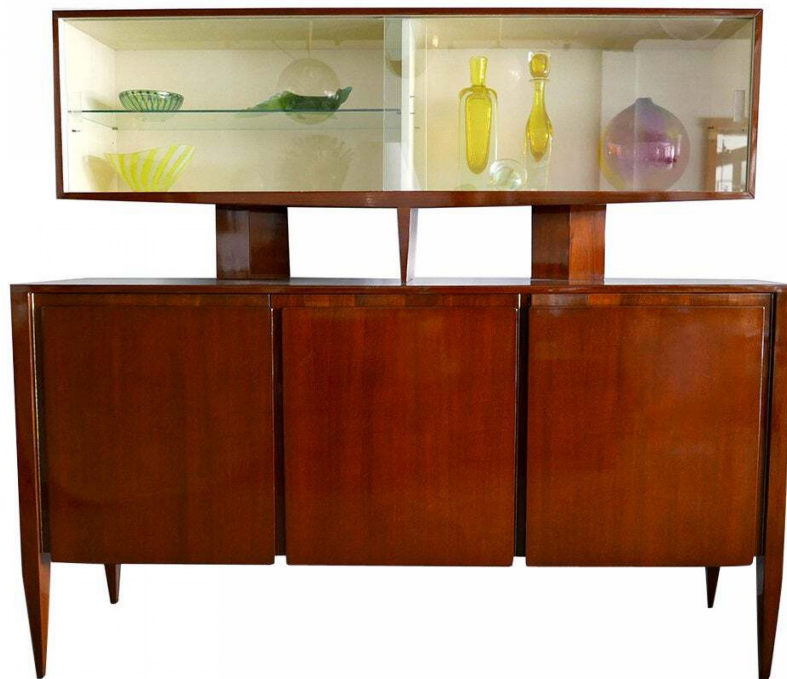

NEWEL

EST 1939

2868 PERSHING STREET
HOLLYWOOD, FL 33020
(305) 891-7580

sales@newel.com | NEWEL.COM

INVENTORY #

REG4130

SALE PRICE

$35,000.00

GIO PONTI

Italian Modern Walnut Cabinet by Gio Ponti for M. Singer & Sons

Italian Mid-Century Modern 2-tier cabinet with three-doors and interior double-wide drawers. One door opens to reveal open shelf storage, and the base cabinet supports a floating display cabinet with white painted interior, and fin-shaped supports with walnut graining.

DIMENSIONS W:70"D:18.75"H:63.5"

CONDITION Good; Wear consistent with age and use

LOCATION Florida

SKU : #REG4130