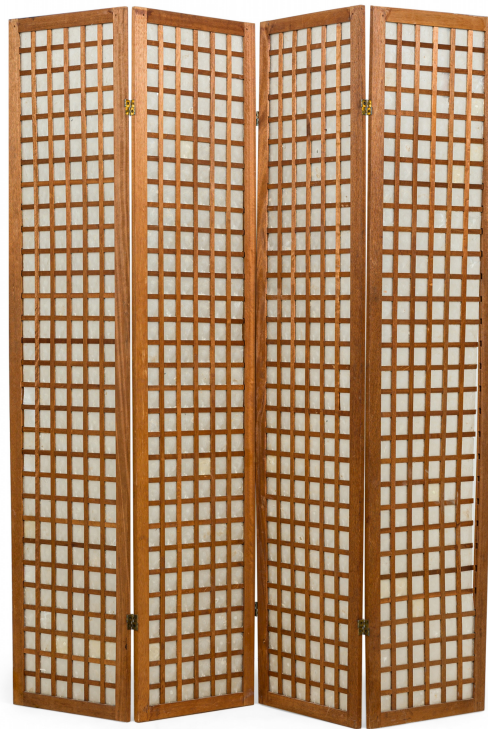

NEWEL

EST 1939

306 EAST 61ST STREET, 3RD FL

NEW YORK, NY 10065

(212)758-1970

sales@newel.com | NEWEL.COM

INVENTORY #

REG4950

SALE PRICE

$6,750.00

French Modern Cerused & Mother of Pearl 4 Panel Screen

French Mid-Century Modern 4-panel folding screen with a frame constructed from cerused wood in a grid pattern centering square mother of pearl panels.

DIMENSIONS W:74"D:0.75"H:84"

CONDITION Fair; Minor structural damages

LOCATION LIC-2nd Floor-WH2

SKU : #REG4950