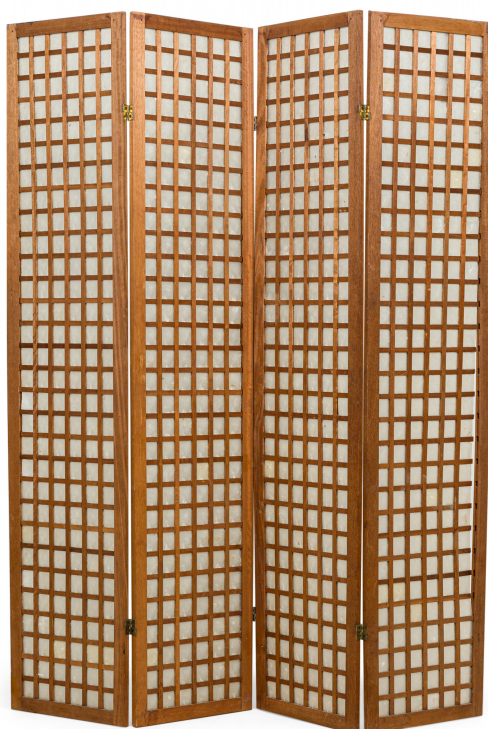

NEWEL

EST 1939

306 EAST 61ST STREET, 3RD FL

NEW YORK, NY 10065

(212)758-1970

sales@newel.com | NEWEL.COM

INVENTORY #

REG4950

SALE PRICE

$6,750.00

French Mid-Century Cered Wood and Mother of Pearl Four Panel Screen

French Mid-Century 4-panel folding screen with a frame constructed from cerused wood in a grid pattern centering square mother of pearl panels.

DIMENSIONS W:74"D:0.75"H:84"

CONDITION Fair; Minor structural damages

LOCATION LIC-2nd Floor-WH2

SKU : #REG4950