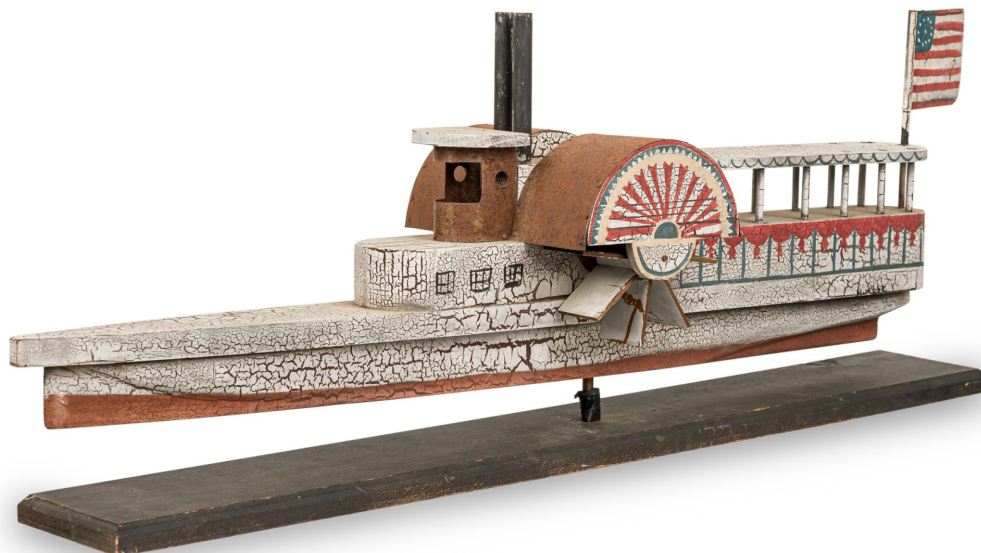

NEWEL

EST 1939

306 EAST 61ST STREET, 3RD FL

NEW YORK, NY 10065

(212)758-1970

sales@newel.com | NEWEL.COM

INVENTORY #

GRS6310

SALE PRICE

\$1,450.00

American Country Style Carved & Painted Wood Steamboat

American Country Style carved wood folk art steamboat painted and textured in an antique finish with metal parts including the American flag, wheel covers and captain's helm, with rotating wheels, mounted on a rectangular beveled plinth.

DIMENSIONS W:36"D:9"H:13.75"

CONDITION Good: Wear consistent with age and use

LOCATION LIC-2nd Floor

SKU : #GRS6310