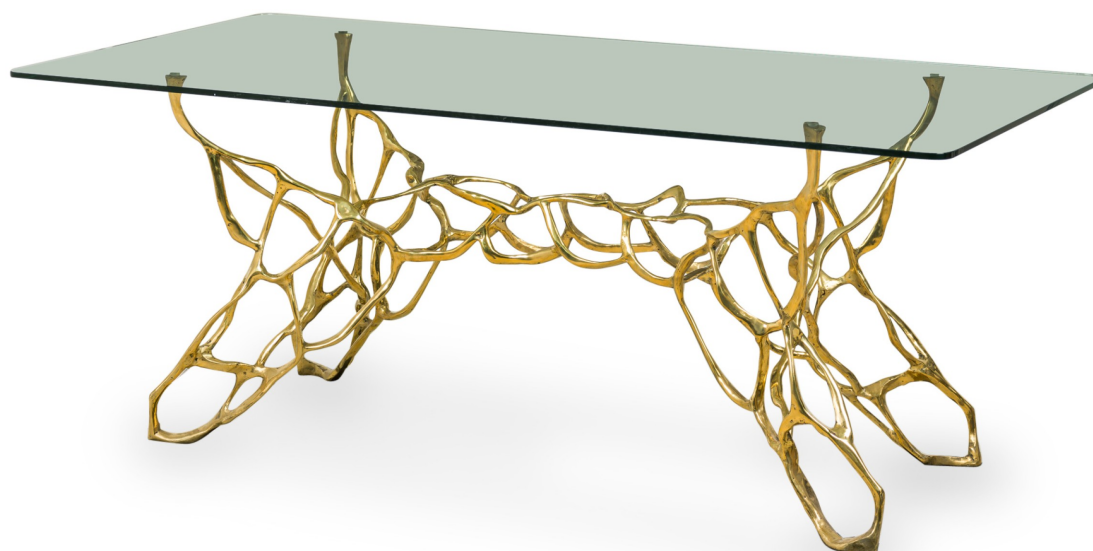

NEWEL

EST 1939

306 EAST 61ST STREET, 3RD FL

NEW YORK, NY 10065

(212)758-1970

sales@newel.com | NEWEL.COM

INVENTORY #

MOD2072

SALE PRICE

\$16,495.00

"Catarina" Rectangular Biomorphic Dining Table by Newel Modern

Contemporary dining table constructed of hand-forged bronze featuring an intricate web-like base and rectangular glass top.

DIMENSIONS W:72.75"D:33.5"H:29"

CONDITION Good; Wear consistent with age and use

LOCATION LIC-2nd Floor

SKU : #MOD2072