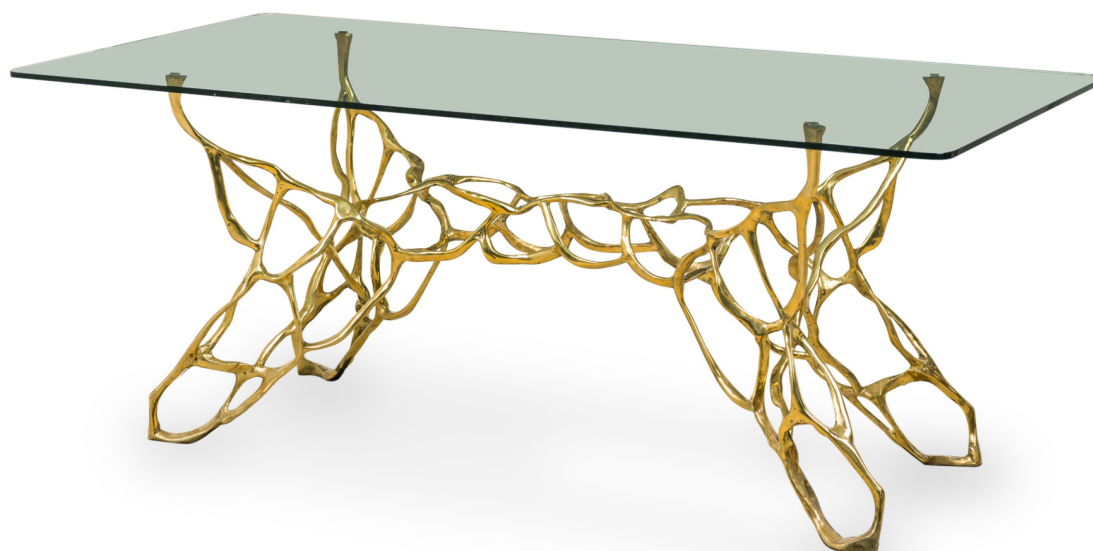

NEWEL

EST 1939

306 EAST 61ST STREET, 3RD FL

NEW YORK, NY 10065

(212)758-1970

sales@newel.com | NEWEL.COM

INVENTORY #

MOD2072

SALE PRICE

$16,495.00

"Catarina" Rectangular Biomorphic Dining Table by Newel Modern

Contemporary dining table constructed of hand-forged bronze featuring an intricate web-like base and rectangular glass top.

DIMENSIONS W:72.75"D:33.5"H:29"

CONDITION Good; Wear consistent with age and use

LOCATION LIC-2nd Floor

SKU : #MOD2072