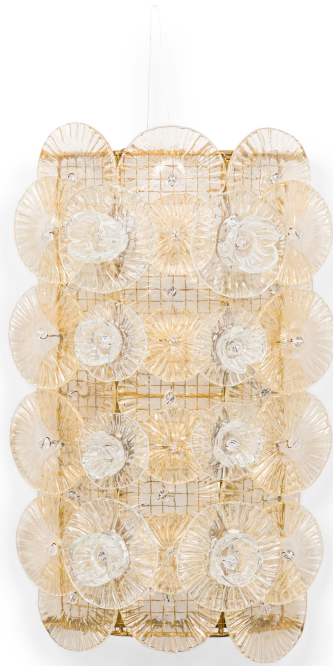

NEWEL

EST 1939

306 EAST 61ST STREET, 3RD FL

NEW YORK, NY 10065

(212)758-1970

sales@newel.com | NEWEL.COM

INVENTORY #

NWL6991

SALE PRICE

\$3,900.00

Italian Mid-Century Flower Murano Glass Wall Sconce Shades

4 Italian Mid-Century Murano style gold dusted and clear glass wall sconce shades covered with leaves and flowers attached to a wire frame (NOTE: no electric socket, not wired) (PRICED EACH)

DIMENSIONS W:12"D:3"H:22"

LOCATION LIC-2nd Floor-WH2

SKU : #NWL6991