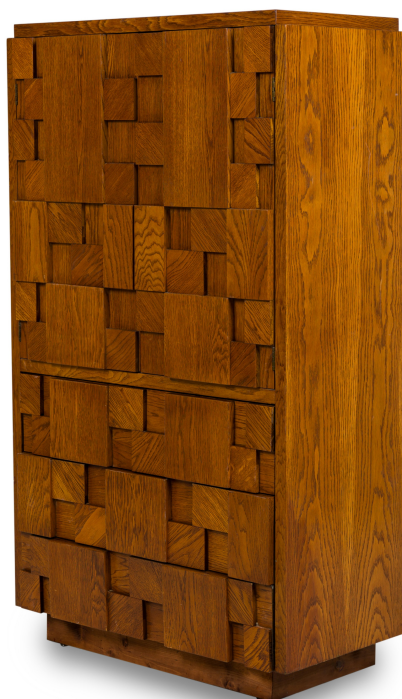

NEWEL

EST 1939

306 EAST 61ST STREET, 3RD FL

NEW YORK, NY 10065

(212)758-1970

sales@newel.com | NEWEL.COM

INVENTORY #

REG5420

SALE PRICE

$8,500.00

LANE FURNITURE

American Modern "Cubist" Highboy/ Chest, Lane Furniture

American Mid-Century Brutalist style walnut chest / cabinet with a geometric pattern of squares and rectangles having 3 matching pullout drawers under 2 top doors

DIMENSIONS W:36"D:19"H:63"

LOCATION LIC-2nd Floor

SKU : #REG5420