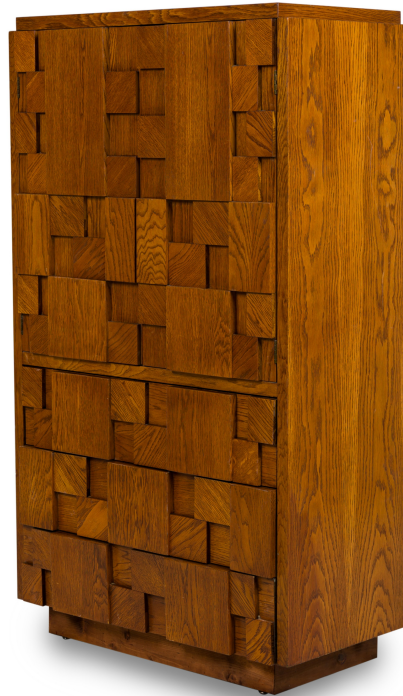

NEWEL

EST 1939

306 EAST 61ST STREET, 3RD FL

NEW YORK, NY 10065

(212)758-1970

sales@newel.com | NEWEL.COM

INVENTORY #

REG5420

SALE PRICE

$8,500.00

LANE FURNITURE

American Modern "Cubist" Highboy/ Chest, Lane Furniture

American Mid-Century Brutalist style walnut chest / cabinet with a geometric pattern of squares and rectangles having 3 matching pullout drawers under 2 top doors

DIMENSIONS W:36"D:19"H:63"

LOCATION LIC-2nd Floor

SKU : #REG5420