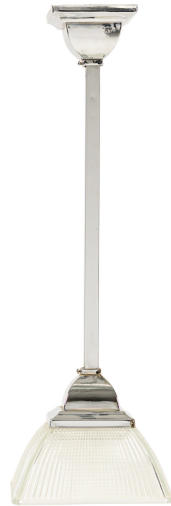

# NEWEL

EST 1939

306 EAST 61ST STREET, 3RD FL

NEW YORK, NY 10065

(212)758-1970

[sales@newel.com](mailto:sales@newel.com) | [NEWEL.COM](http://NEWEL.COM)

INVENTORY #

NWL7022

**SALE PRICE**

**\$680.00**

## 6 Holophane Square Hanging Lights

6 Contemporary holophane square textured glass hanging lights with a chrome extension and fixture (PRICED EACH )

DIMENSIONS      W:8.25"D:8.25"H:26"

LOCATION            LIC-2nd Floor-WH2