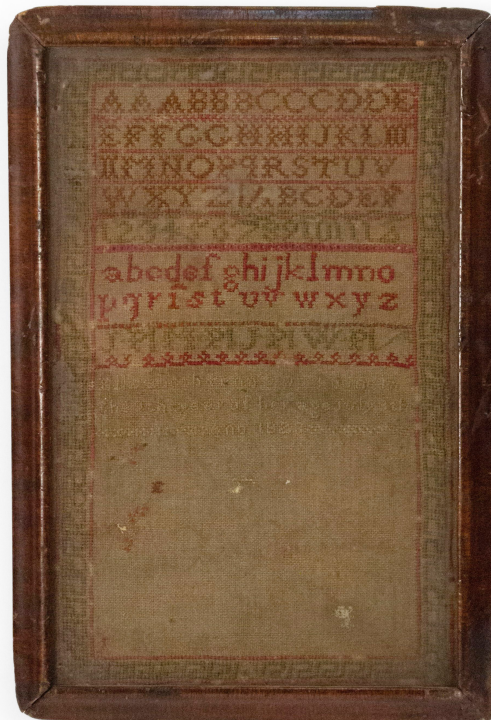

NEWEL

EST 1939

32-00 SKILLMAN AVE

NEW YORK, NY 11101

(212)758-1970

sales@newel.com | NEWEL.COM

INVENTORY #

020112

SALE PRICE

$5,850.00

American Country Framed Alphabet Embroidery Sampler

American Country small embroidered sampler with green and red alphabet in stained wood frame (signed ELIZ. PENN.1820)

DIMENSIONS W:9"H:14"

LOCATION LIC

SKU : #020112