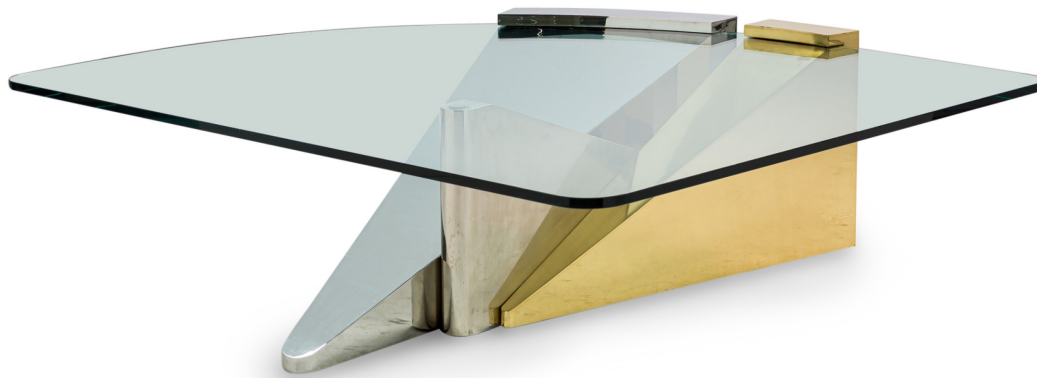

NEWEL

EST 1939

306 EAST 61ST STREET, 3RD FL

NEW YORK, NY 10065

(212)758-1970

sales@newel.com | NEWEL.COM

INVENTORY #

REG5459

SALE PRICE

$14,000.00

RON SEFF

Large American Modern Polished Brass, Chrome and Stainless Low Table, Ron Seff

American Mid-Century Modernist Polished Brass, Chrome and Stainless Steel coffee table with a geometric form base supporting a large glass top

DIMENSIONS D:56"H:62.25"

LOCATION LIC-2nd Floor-WH2

SKU : #REG5459