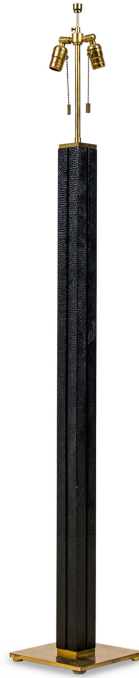

NEWEL

EST 1939

32-00 SKILLMAN AVE
NEW YORK, NY 11101

(212)758-1970

sales@newel.com | NEWEL.COM

INVENTORY #

DUL0113

SALE PRICE

\$6,750.00

KARL SPRINGER

Karl Springer American Mid-Century Ostrich Wrapped Column Floor Lamp

American Mid-Century Ostrich Wrapped Square Column Floor Lamp resting on a square brass base

DIMENSIONS W:8.75"D:8.75"H:60"

LOCATION LIC

SKU : #DUL0113