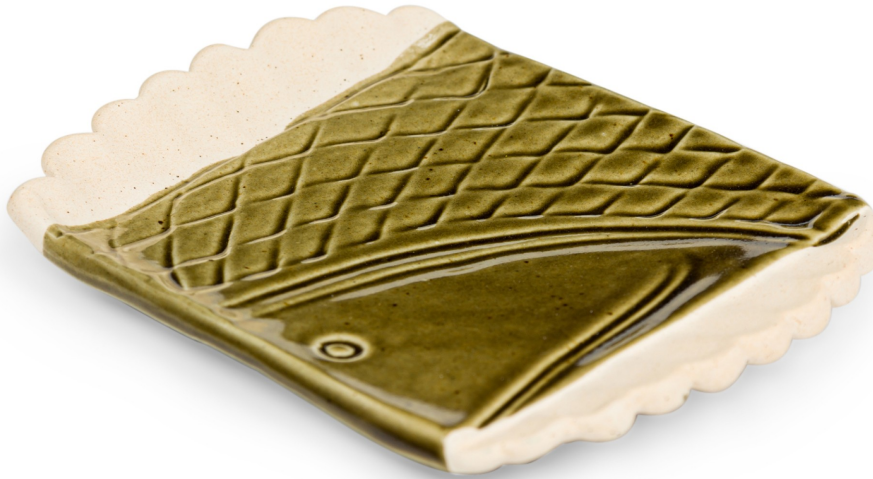

NEWEL

EST 1939

306 EAST 61ST STREET, 3RD FL

NEW YORK, NY 10065

(212)758-1970

sales@newel.com | NEWEL.COM

INVENTORY #

NWL7107

SALE PRICE

$95.00

Grecian Partially Glazed Fish Plate

Mid-Century rectangular green glazed plate / ashtry with a fish head and geometric design having 2 off-white scalloped sides

DIMENSIONS W:7.5"D:5.5"H:0.75"

LOCATION LIC-2nd Floor

SKU : #NWL7107