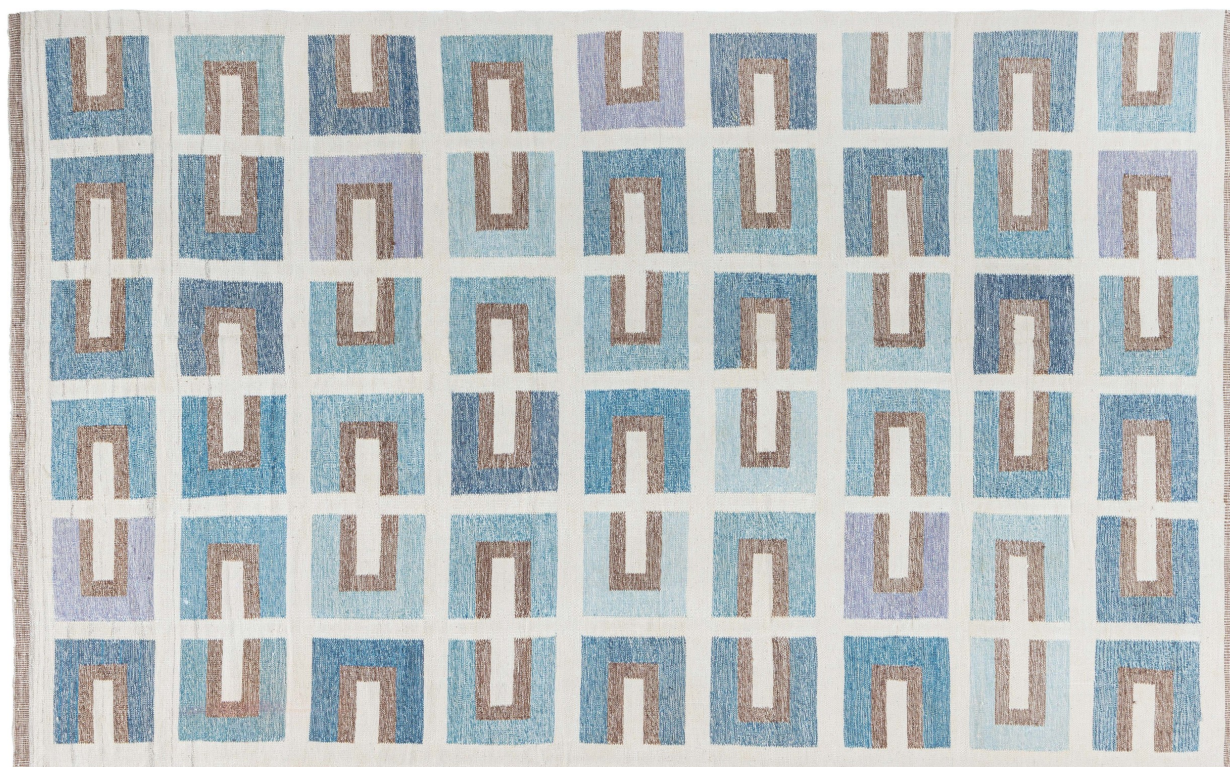

NEWEL

EST 1939

2868 PERSHING STREET
HOLLYWOOD, FL 33020
(305) 891-7580

sales@newel.com | NEWEL.COM

INVENTORY #

NWL7536

SALE PRICE

$11,000.00

Swedish Mid-Century Hand Woven Blue and Brown Antique Wool Rug

Swedish Mid-Century flatweave wool rug composed in rectangular grid patterns of blue, brown, beige and lavender

DIMENSIONS W:78"D:1"H:123"

LOCATION Florida

SKU : #NWL7536