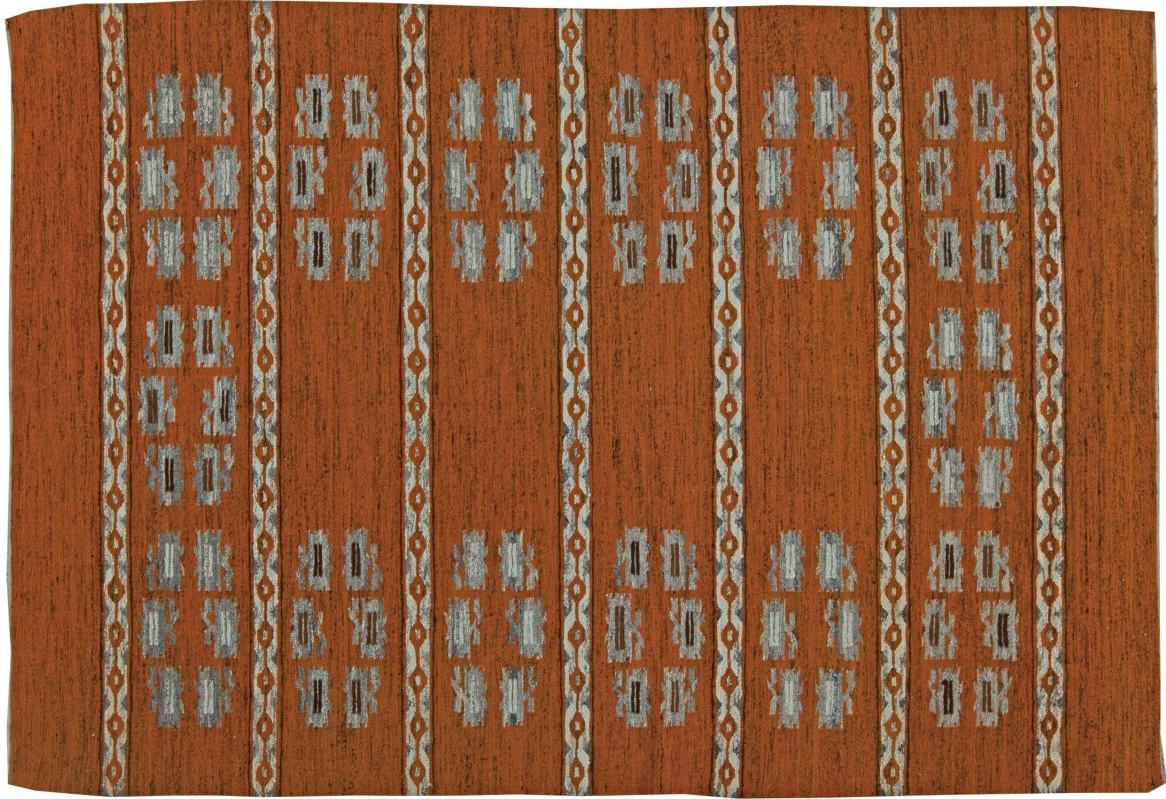

NEWEL

EST 1939

2868 PERSHING STREET
HOLLYWOOD, FL 33020
(305) 891-7580

sales@newel.com | NEWEL.COM

INVENTORY #

NWL7535

SALE PRICE

\$5,000.00

Swedish Mid-Century Brown and Beige Patterned Flatweave Wool Rug

Swedish mid-century brown flatweave wool rug with beige parallel patterns

DIMENSIONS W:63"D:1"H:99"

LOCATION Florida

SKU : #NWL7535