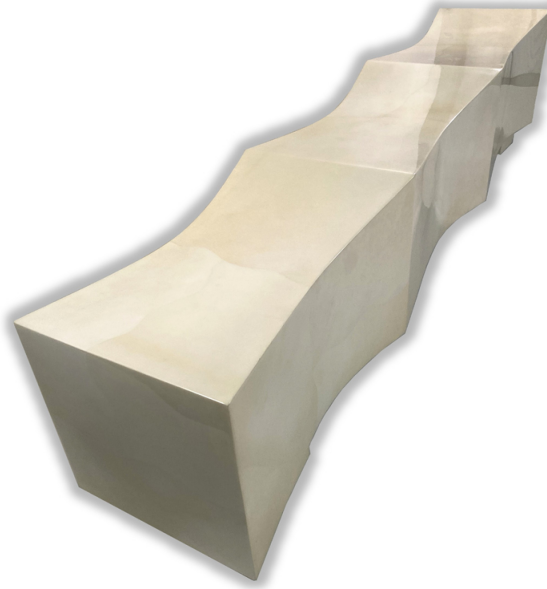

NEWEL

EST 1939

32-00 SKILLMAN AVE
NEW YORK, NY 11101

(212)758-1970

sales@newel.com | NEWEL.COM

INVENTORY #

MTO5244

SALE PRICE

$14,500.00

KARL SPRINGER LTD

Karl Springer Ltd Contemporary American Freeform Beige Parchment "Cameo" 3 Seat Bench (Made to Order)

DIMENSIONS W:84"D:16"H:18"

LOCATION LIC

SKU : #MTO5244