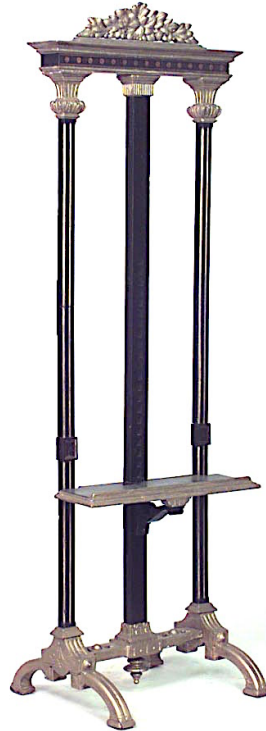

NEWEL

EST 1939

32-00 SKILLMAN AVE

NEW YORK, NY 11101

(212)758-1970

sales@newel.com | NEWEL.COM

INVENTORY #

050811

SALE PRICE

\$8,500.00

American Victorian Gilt Easel

American Victorian painted black and gilt trimmed easel stand with inlaid and floral carved top (att: Herter Brothers)

DIMENSIONS W:24"H:84"

LOCATION LIC

SKU : #050811