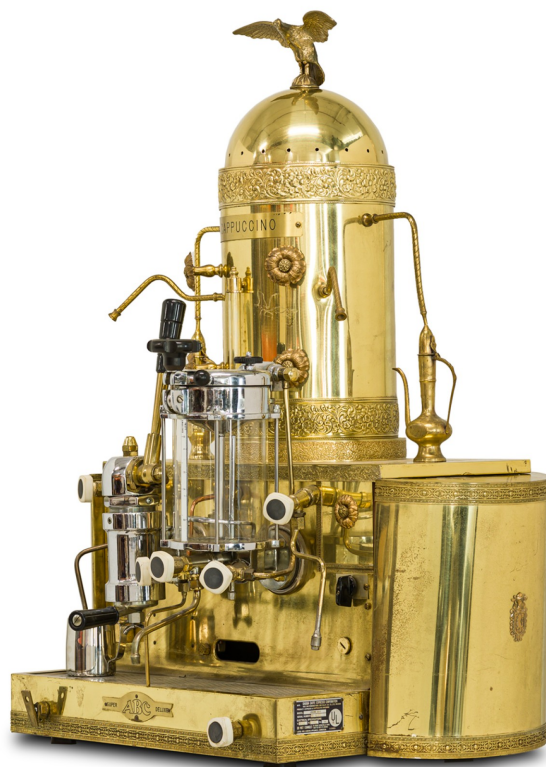

NEWEL

EST 1939

306 EAST 61ST STREET, 3RD FL

NEW YORK, NY 10065

(212)758-1970

sales@newel.com | NEWEL.COM

INVENTORY #

063983

SALE PRICE

\$3,000.00

GAGGIA

Gaggia Orione Italian Mid-Century Style (1970's) Brass Cappuccino / Espresso Machine

Italian Mid-Century style brass professional cappuccino machine with a variety of gauges, dials and operatic devices and topped with a decorative eagle finial (GAGGIA Orione 1G-U) (ABC DELUXE)

DIMENSIONS W:33"D:20"H:44"

LOCATION LIC-2nd Floor

SKU : #063983