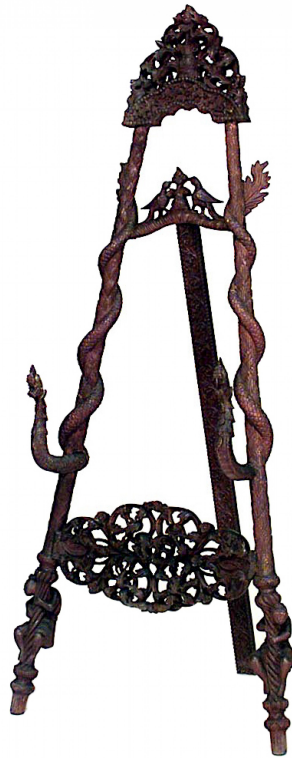

NEWEL

EST 1939

32-00 SKILLMAN AVE
NEW YORK, NY 11101

(212)758-1970

sales@newel.com | NEWEL.COM

INVENTORY #

040298

SALE PRICE

\$3,500.00

Asian Burmese Carved Snake Easel

Asian Burmese style (19th Cent) carved teak snake side easel stand with 2 dragon front supports and figures at base.

DIMENSIONS W:26"H:62"

LOCATION LIC

SKU : #040298