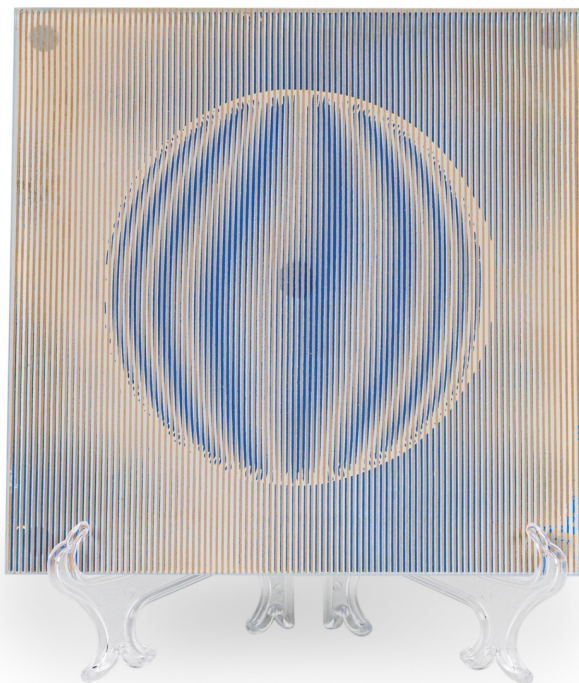

NEWEL

EST 1939

306 EAST 61ST STREET, 3RD FL

NEW YORK, NY 10065

(212)758-1970

sales@newel.com | NEWEL.COM

INVENTORY #

REG9108

SALE PRICE

$350.00

Pair of Ivan Kristufek Czechoslovakian Mid-Century Op Art Circular Pattern Glass Tiles

2 Czechoslovakian Mid-Century Op Art circular pattern glass tiles with a lenticular circular pattern centered with a shaded background (PRICED EACH)

DIMENSIONS W:8"H:8"

LOCATION LIC-2nd Floor

SKU : #REG9108