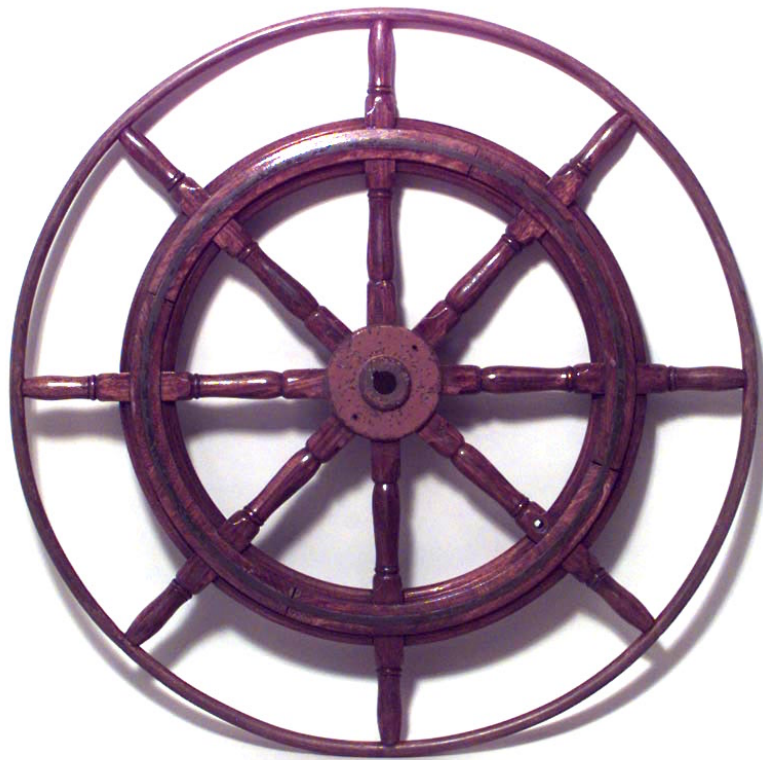

NEWEL

EST 1939

32-00 SKILLMAN AVE

NEW YORK, NY 11101

(212)758-1970

sales@newel.com | NEWEL.COM

INVENTORY #

011991A

SALE PRICE

\$5,500.00

19th Century Wooden Ship Wheel

Wooden ship wheel with brass trim (19th Cent)

LOCATION

LIC

SKU : #011991A