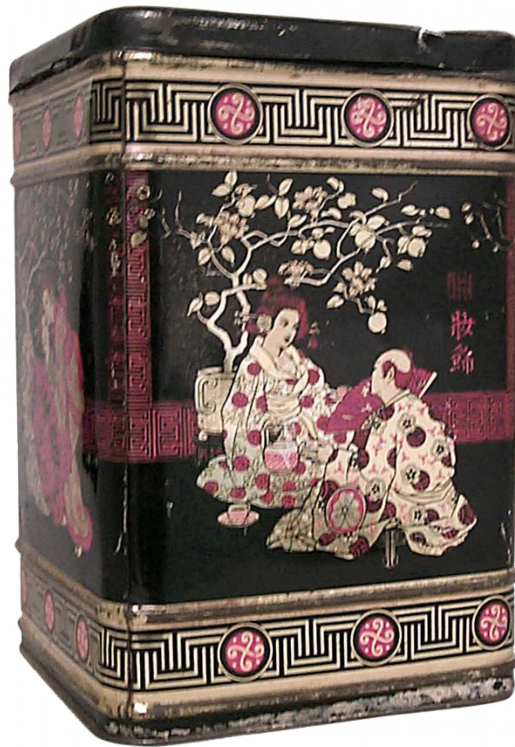

NEWEL

EST 1939

32-00 SKILLMAN AVE

NEW YORK, NY 11101

(212)758-1970

sales@newel.com | NEWEL.COM

INVENTORY #

013249

SALE PRICE

$185.00

English Chinoiserie Tole Tea Canister

English (20th Century) small black painted tole tea canister with chinoiserie decoration

DIMENSIONS W:6.5"D:6.5"H:10.25"

LOCATION LIC

SKU : #013249